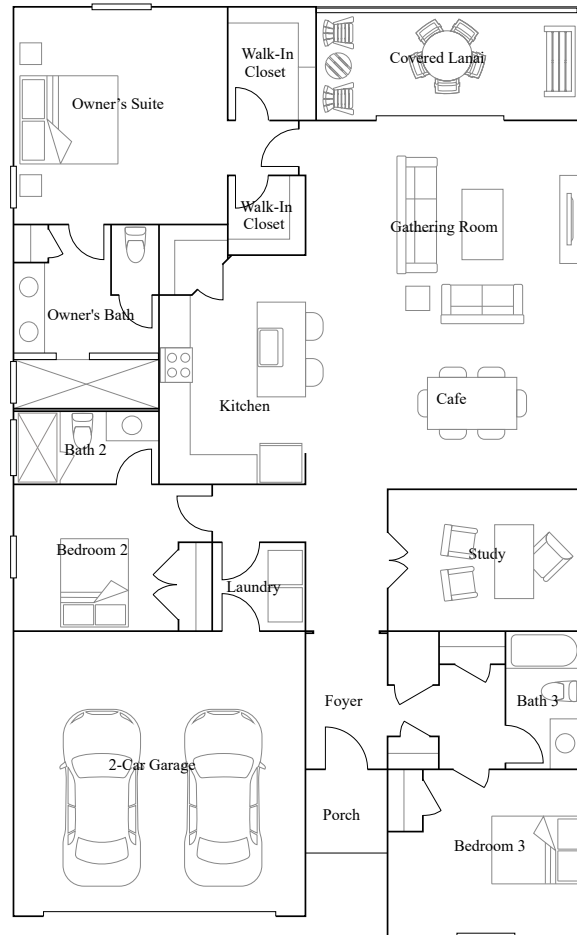

Stillwater (50s) - Royal Collection in St. Johns, FL

TREVI

3 bd . 3 ba . 2,028 ft²

TREVI at Stillwater (50s) - Royal Collection in St. Johns, FL

1st Floor

Floorplan may vary by homesite. Learn more at.

<https://www.lennar.com/legal#floor-plans-and-elevations>