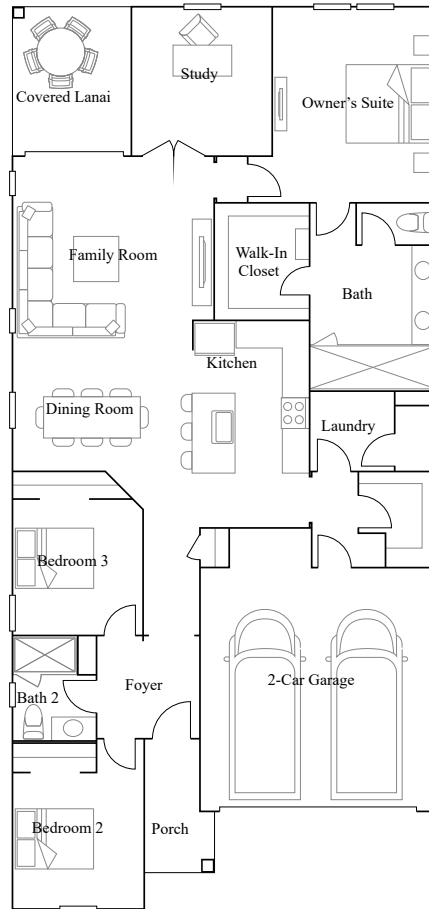

# TOPAZ

3 bd . 2 ba . 1,891 ft<sup>2</sup>

TOPAZ at Stillwater - Villas in St. Johns, FL

1st Floor

Floorplan may vary by homesite. Learn more at.

<https://www.lennar.com/legal#floor-plans-and-elevations>