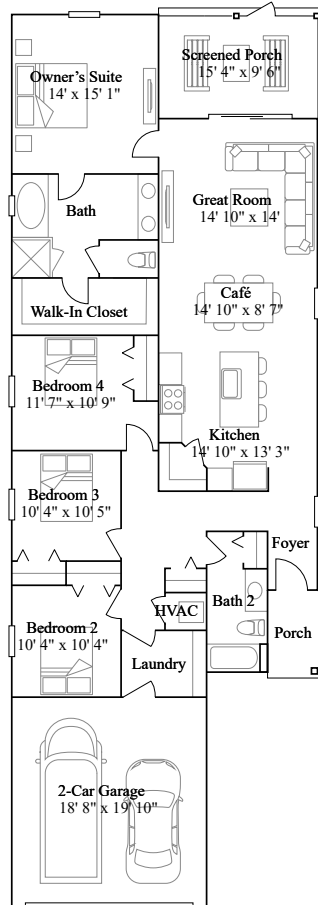

Stillwater (40s) - Royal Collection in St. Johns, FL

KATE II

4 bd . 2 ba . 1,744 ft²

KATE II at Stillwater (40s) - Royal Collection in St. Johns, FL

1st Floor

Floorplan may vary by homesite. Learn more at.

<https://www.lennar.com/legal#floor-plans-and-elevations>