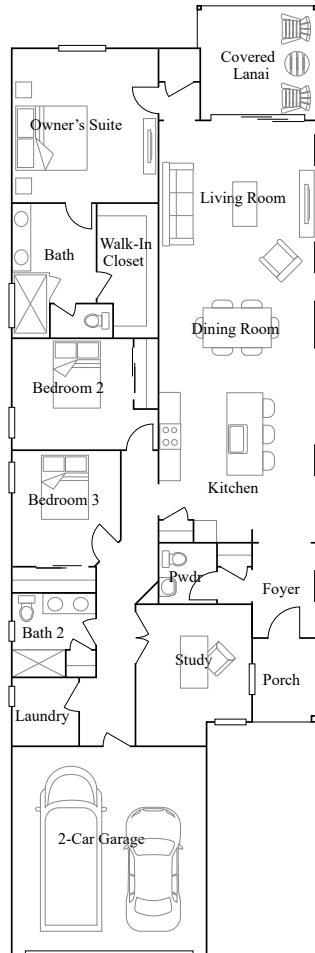

Stillwater (40s) - Royal Collection in St. Johns, FL

KATE

3 bd . 2 ba . 1 half ba . 1,875 ft²

KATE at Stillwater (40s) - Royal Collection in St. Johns, FL

1st Floor

Floorplan may vary by homesite. Learn more at.

<https://www.lennar.com/legal#floor-plans-and-elevations>