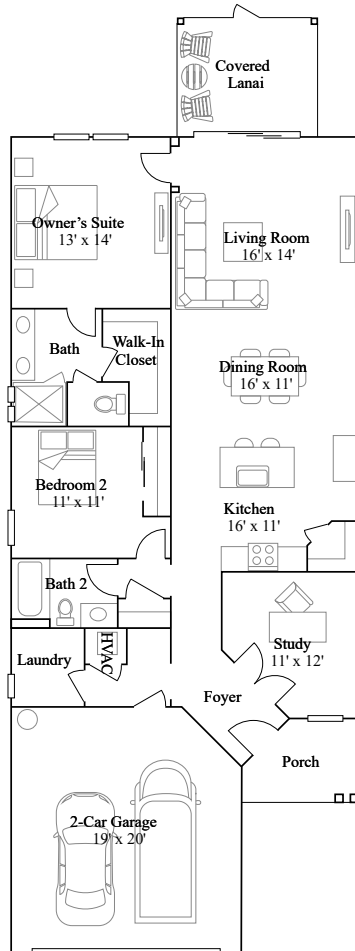

Stillwater (40s) - Royal Collection in St. Johns, FL

JESSICA

2 bd . 2 ba . 1,503 ft²

JESSICA at Stillwater (40s) - Royal Collection in St. Johns, FL

1st Floor

Floorplan may vary by homesite. Learn more at.

<https://www.lennar.com/legal#floor-plans-and-elevations>