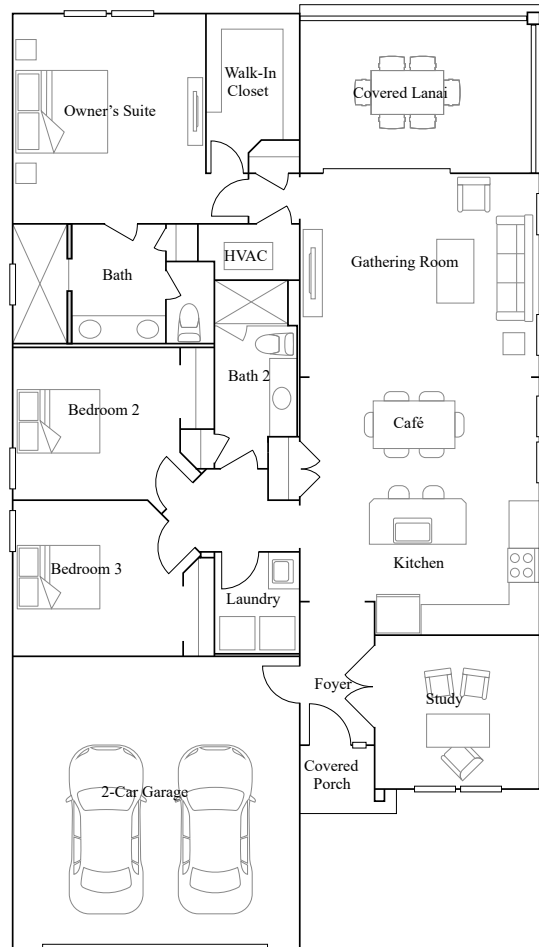

Stillwater (50s) - Royal Collection in St. Johns, FL

HALLE

3 bd . 2 ba . 1,712 ft²

HALLE at Stillwater (50s) - Royal Collection in St. Johns, FL

1st Floor

Floorplan may vary by homesite. Learn more at.

<https://www.lennar.com/legal#floor-plans-and-elevations>