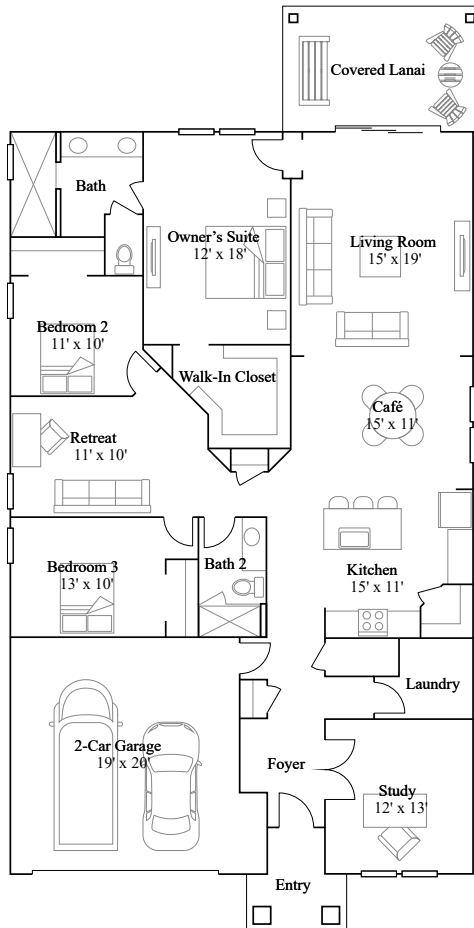

Stillwater (50s) - Royal Collection in St. Johns, FL

CHARLE

3 bd . 2 ba . 2,124 ft²

CHARLE at Stillwater (50s) - Royal Collection in St. Johns, FL

1st Floor

Floorplan may vary by homesite. Learn more at.

<https://www.lennar.com/legal#floor-plans-and-elevations>