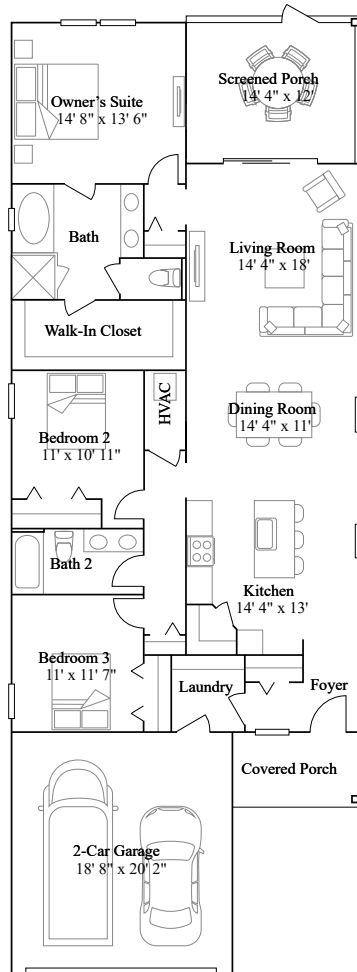

Stillwater (40s) - Royal Collection in St. Johns, FL

ALEXIA II

3 bd . 2 ba . 1,663 ft²

ALEXIA II at Stillwater (40s) - Royal Collection in St. Johns, FL

1st Floor

Floorplan may vary by homesite. Learn more at.

<https://www.lennar.com/legal#floor-plans-and-elevations>