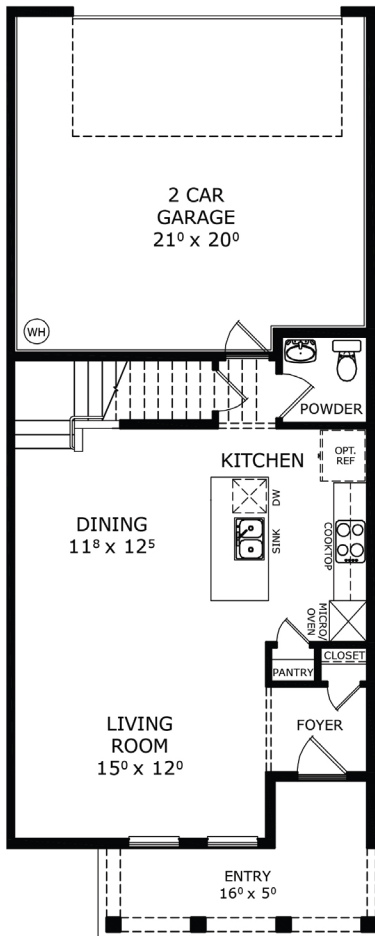

# WEST END TOWNHOMES

**CASTILLO** - 1,680 ft<sup>2</sup> Floorplan — 3 Bedroom + Office / 2.5 Bath / 2 Car

1st Floor

2nd Floor