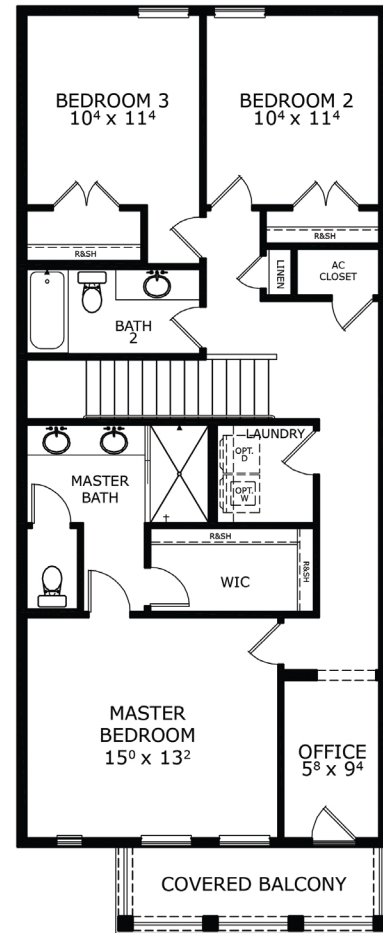

# WEST END TOWNHOMES

**CASTILLO** - 1,680 ft<sup>2</sup> Floorplan — 3 Bedroom + Office / 2.5 Bath / 2 Car

1st Floor

2nd Floor