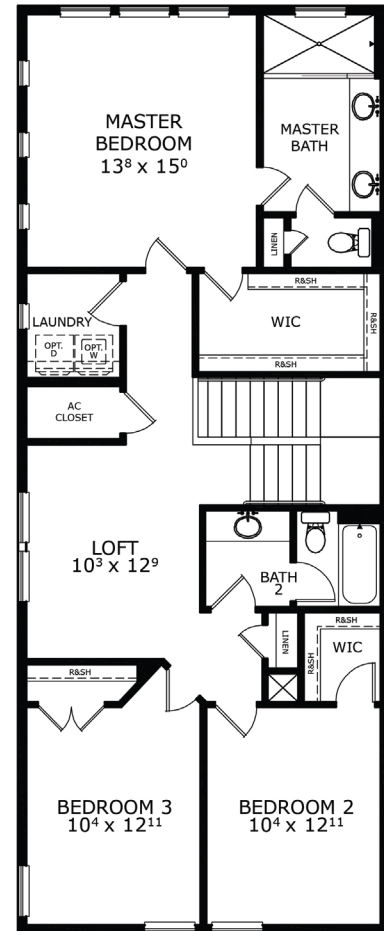

WEST END TOWNHOMES

AUGUSTINE - 1,846 ft² Floorplan — 3 Bedroom / 2.5 Bath / 2 Car

1st Floor

2nd Floor