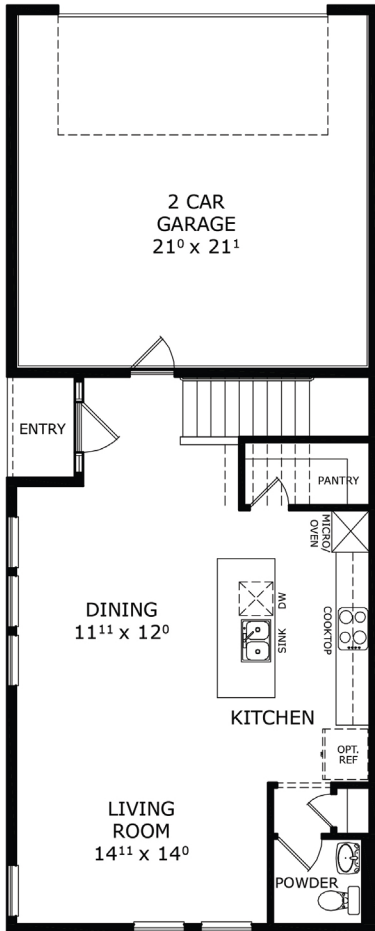

WEST END TOWNHOMES

AUGUSTINE - 1,846 ft² Floorplan — 3 Bedroom / 2.5 Bath / 2 Car

1st Floor

2nd Floor