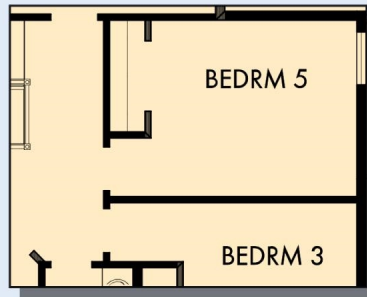

THE SWINDELL

2,395 sq. ft. • 4 - 5 Bedrooms • 3 Full Baths • 2 Car Garage

OPTIONAL
EXTENDED LANAI

OPTIONAL DROP-IN TUB
WITH SEPARATE SHOWER
AT OWNER'S BATH

OPTIONAL SLIDE-IN TUB
WITH SEPARATE SHOWER
AT OWNER'S BATH

OPTIONAL STUDY
AT BEDROOM 2

THE SWINDELL

OPTIONAL BEDROOM 5
AT RETREAT

SECOND FLOOR

For additional options, please visit DavidWeekleyHomes.com

See a David Weekley Homes Sales Consultant for details. Prices, plans, dimensions, features, specifications, materials, and availability of homes or communities are subject to change without notice or obligation. Illustrations are artist's depictions only and may differ from completed improvements. Copyright © 2022 David Weekley Homes - All Rights Reserved. Jacksonville, FL