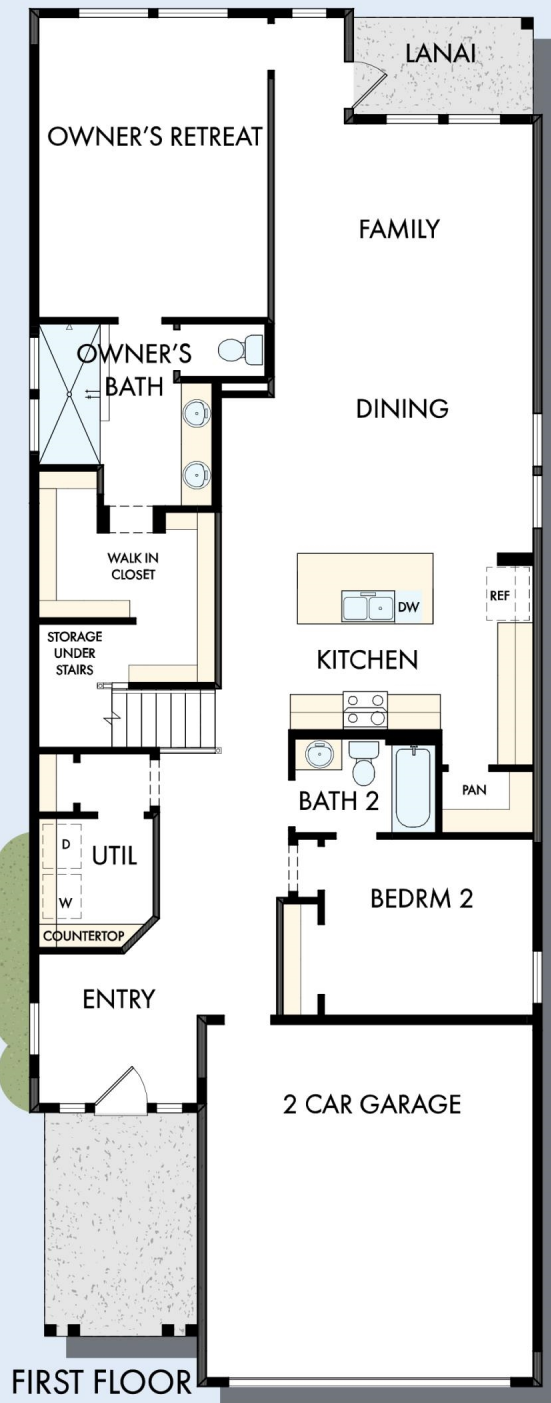

THE SWINDELL

2,395 sq. ft. • 4 - 5 Bedrooms • 3 Full Baths • 2 Car Garage

OPTIONAL
EXTENDED LANAI

OPTIONAL DROP-IN TUB
WITH SEPARATE SHOWER
AT OWNER'S BATH

OPTIONAL SLIDE-IN TUB
WITH SEPARATE SHOWER
AT OWNER'S BATH

OPTIONAL STUDY
AT BEDROOM 2

THE SWINDELL

OPTIONAL BEDROOM 5
AT RETREAT

SECOND FLOOR

For additional options, please visit DavidWeekleyHomes.com

See a David Weekley Homes Sales Consultant for details. Prices, plans, dimensions, features, specifications, materials, and availability of homes or communities are subject to change without notice or obligation. Illustrations are artist's depictions only and may differ from completed improvements. Copyright © 2022 David Weekley Homes - All Rights Reserved. Jacksonville, FL