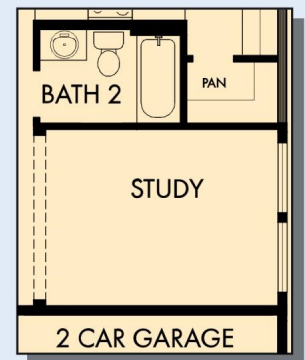

THE SWINDELL

2,395 sq. ft. • 4 - 5 Bedrooms • 3 Full Baths • 2 Car Garage

OPTIONAL
EXTENDED LANAI

OPTIONAL DROP-IN TUB
WITH SEPARATE SHOWER
AT OWNER'S BATH

OPTIONAL SLIDE-IN TUB
WITH SEPARATE SHOWER
AT OWNER'S BATH

OPTIONAL STUDY
AT BEDROOM 2

THE SWINDELL

OPTIONAL BEDROOM 5
AT RETREAT

SECOND FLOOR

For additional options, please visit DavidWeekleyHomes.com

See a David Weekley Homes Sales Consultant for details. Prices, plans, dimensions, features, specifications, materials, and availability of homes or communities are subject to change without notice or obligation. Illustrations are artist's depictions only and may differ from completed improvements. Copyright © 2022 David Weekley Homes - All Rights Reserved. Jacksonville, FL