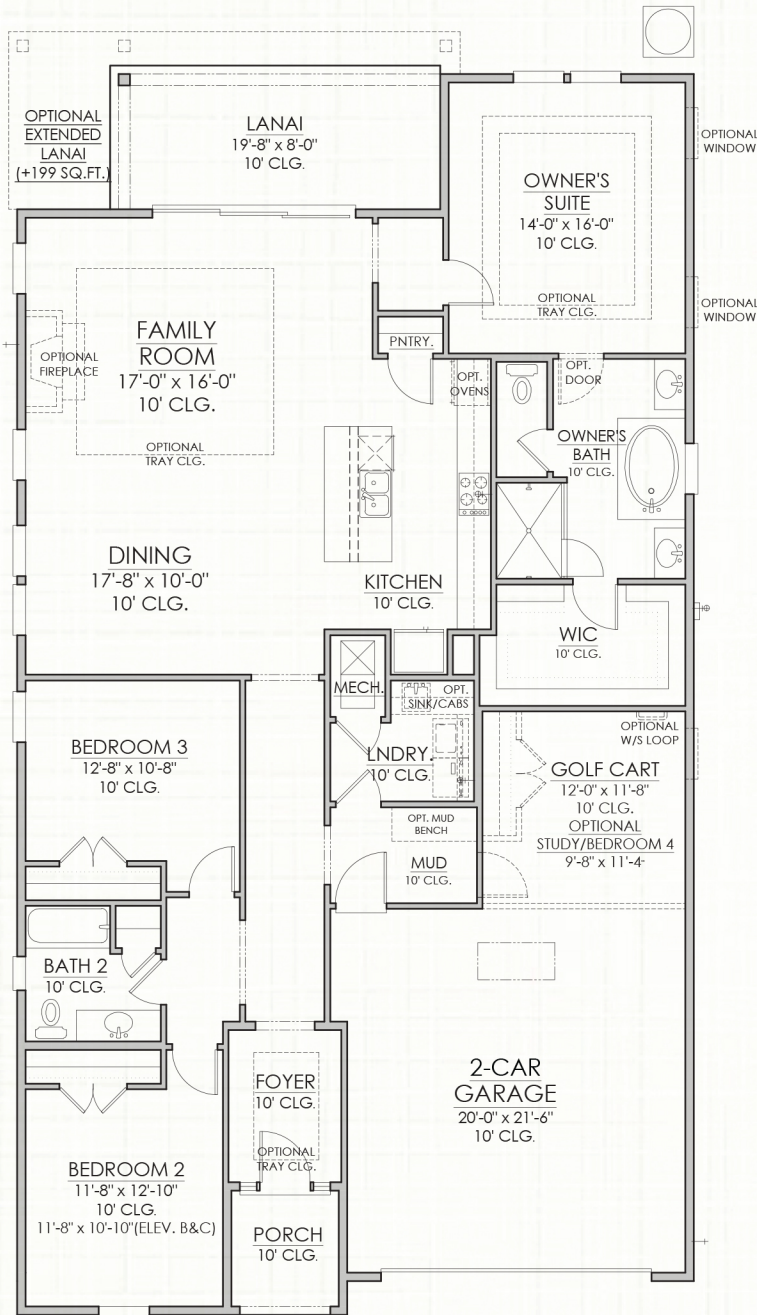

ROOSEVELT

2,014 SQUARE FEET | 3 BR | 2 BATH

FIRST FLOOR

OPTIONAL SECOND FLOOR REC ROOM

Builder reserves the right to change elevations, dimensions, square footages, specifications, materials, options, and pricing without notice. Renderings and floorplans are not to scale and may vary from actual plans