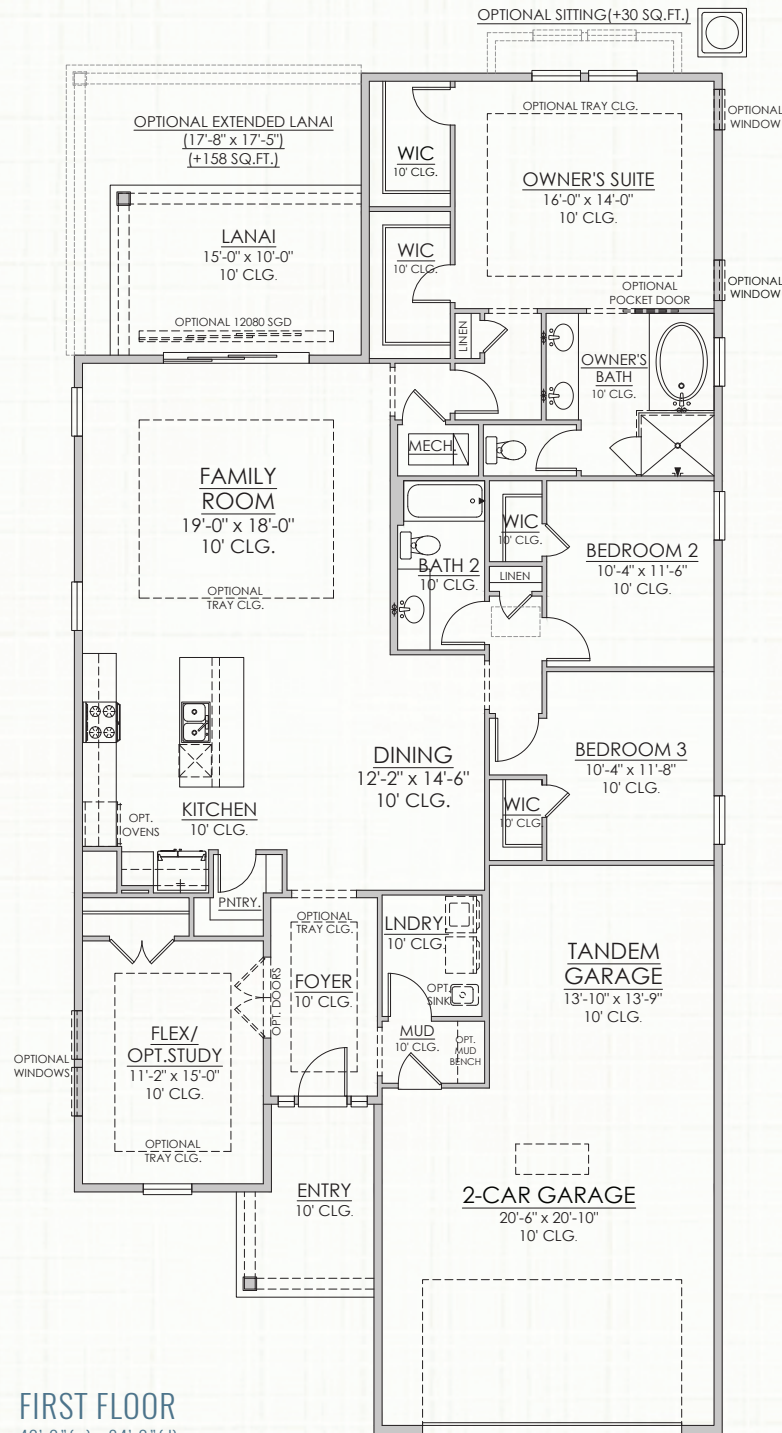

HAMILTON

2,085 SQUARE FEET | 3 BR | 2 BATH
FLEX ROOM + MUDROOM

ELEVATION F

ELEVATION D

ELEVATION E

Settler's Landing at Nocatee

MYRIVERSIDEHOME.COM

**RIVERSIDE
HOMES**
Build With Confidence

HAMILTON

2,085 SQUARE FEET | 3 BR | 2 BATH
FLEX ROOM + MUDROOM

FIRST FLOOR
40'-0" (w) x 84'-0" (d)

Builder reserves the right to change elevations, dimensions, square footages, specifications, materials, options, and pricing without notice. Renderings and floorplans are not to scale and may vary from actual plans

CONTACT US
904.530.4720

HAMILTON

2,085 SQUARE FEET | 3 BR | 2 BATH
FLEX ROOM + MUDROOM

OPTIONAL BONUS ROOM WITH BED 4 & BATH 3
(+632 HTD. SQ. FT.)
AVAILABLE WITH C & D ONLY

OPTIONAL FORMAL DINING &
BUTLER'S PANTRY ILO FLEX

1ST FLOOR STAIRS WITH OPT.
BONUS ROOM
(+29 SQ.FT.)

OPT. GUEST BATH & BEDROOM
ILO FLEX

Builder reserves the right to change elevations, dimensions, square footages, specifications, materials, options, and pricing without notice. Renderings and floorplans are not to scale and may vary from actual plans