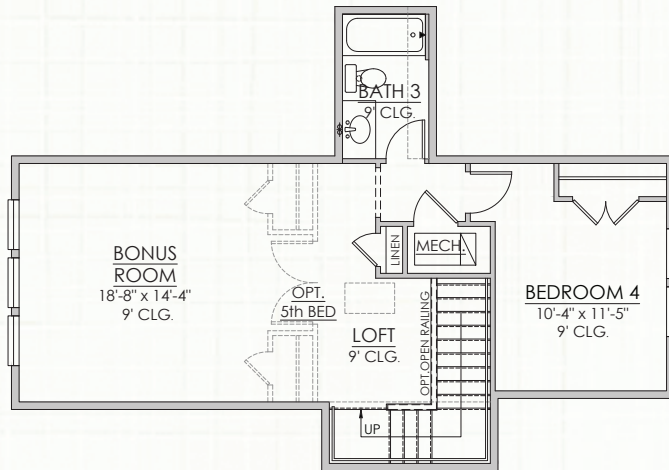

HAMILTON

2,085 SQUARE FEET | 3 BR | 2 BATH
FLEX ROOM + MUDROOM

ELEVATION F

ELEVATION D

ELEVATION E

Settler's Landing at Nocatee

MYRIVERSIDEHOME.COM

**RIVERSIDE
HOMES**
Build With Confidence

HAMILTON

2,085 SQUARE FEET | 3 BR | 2 BATH
FLEX ROOM + MUDROOM

FIRST FLOOR
40'-0" (w) x 84'-0" (d)

Builder reserves the right to change elevations, dimensions, square footages, specifications, materials, options, and pricing without notice. Renderings and floorplans are not to scale and may vary from actual plans

CONTACT US
904.530.4720

HAMILTON

2,085 SQUARE FEET | 3 BR | 2 BATH
FLEX ROOM + MUDROOM

OPTIONAL BONUS ROOM WITH BED 4 & BATH 3
(+632 HTD. SQ. FT.)
AVAILABLE WITH C & D ONLY

OPTIONAL FORMAL DINING &
BUTLER'S PANTRY ILO FLEX

1ST FLOOR STAIRS WITH OPT.
BONUS ROOM
(+29 SQ.FT.)

OPT. GUEST BATH & BEDROOM
ILO FLEX

Builder reserves the right to change elevations, dimensions, square footages, specifications, materials, options, and pricing without notice. Renderings and floorplans are not to scale and may vary from actual plans