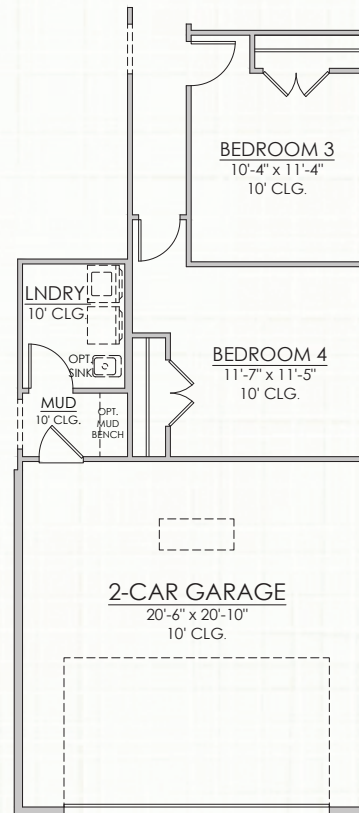

HAMILTON

2,085 SQUARE FEET | 3 BR | 2 BATH
FLEX ROOM + MUDROOM

ELEVATION F

ELEVATION D

ELEVATION E

Settler's Landing at Nocatee

MYRIVERSIDEHOME.COM

**RIVERSIDE
HOMES**
Build With Confidence

HAMILTON

2,085 SQUARE FEET | 3 BR | 2 BATH
FLEX ROOM + MUDROOM

FIRST FLOOR
40'-0" (w) x 84'-0" (d)

Builder reserves the right to change elevations, dimensions, square footages, specifications, materials, options, and pricing without notice. Renderings and floorplans are not to scale and may vary from actual plans

CONTACT US
904.530.4720

HAMILTON

2,085 SQUARE FEET | 3 BR | 2 BATH
FLEX ROOM + MUDROOM

OPT. DOUBLE
SINK @ BATH 2

OPT. POWDER BATH ILO
WALK IN CLOSET

OPTIONAL RECREATION ILO
TANDEM GARAGE
(+198 HTD. SQ. FT.)
NOT AVAILABLE WITH BONUS OPTION

OPTIONAL BEDROOM 4 ILO
TANDEM GARAGE
(+198 HTD. SQ. FT.)
NOT AVAILABLE WITH BONUS OPTION

Builder reserves the right to change elevations, dimensions, square footages, specifications, materials, options, and pricing without notice. Renderings and floorplans are not to scale and may vary from actual plans