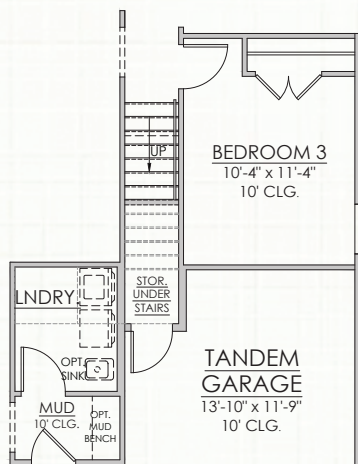

HAMILTON

2,085 SQUARE FEET | 3 BR | 2 BATH
FLEX ROOM + MUDROOM

FIRST FLOOR
40'-0" (w) x 84'-0" (d)

Builder reserves the right to change elevations, dimensions, square footages, specifications, materials, options, and pricing without notice. Renderings and floorplans are not to scale and may vary from actual plans

CONTACT US
904.530.4720

HAMILTON

2,085 SQUARE FEET | 3 BR | 2 BATH
FLEX ROOM + MUDROOM

OPTIONAL BONUS ROOM WITH BED 4 & BATH 3
(+632 HTD. SQ. FT.)
AVAILABLE WITH C & D ONLY

OPTIONAL FORMAL DINING &
BUTLER'S PANTRY ILO FLEX

1ST FLOOR STAIRS WITH OPT.
BONUS ROOM
(+29 SQ.FT.)

OPT. GUEST BATH & BEDROOM
ILO FLEX

Builder reserves the right to change elevations, dimensions, square footages, specifications, materials, options, and pricing without notice. Renderings and floorplans are not to scale and may vary from actual plans

CONTACT US
904.530.4720

HAMILTON

2,085 SQUARE FEET | 3 BR | 2 BATH
FLEX ROOM + MUDROOM

OPT. DOUBLE
SINK @ BATH 2

OPT. POWDER BATH ILO
WALK IN CLOSET

OPTIONAL RECREATION ILO
TANDEM GARAGE
(+198 HTD. SQ. FT.)
NOT AVAILABLE WITH BONUS OPTION