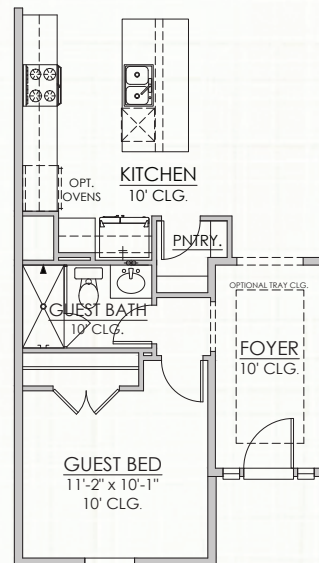

HAMILTON

2,085 SQUARE FEET | 3 BR | 2 BATH
FLEX ROOM + MUDROOM

FIRST FLOOR
40'-0" (w) x 84'-0" (d)

Builder reserves the right to change elevations, dimensions, square footages, specifications, materials, options, and pricing without notice. Renderings and floorplans are not to scale and may vary from actual plans

CONTACT US
904.530.4720

HAMILTON

2,085 SQUARE FEET | 3 BR | 2 BATH
FLEX ROOM + MUDROOM

OPTIONAL BONUS ROOM WITH BED 4 & BATH 3
(+632 HTD. SQ. FT.)
AVAILABLE WITH C & D ONLY

OPTIONAL FORMAL DINING &
BUTLER'S PANTRY ILO FLEX

1ST FLOOR STAIRS WITH OPT.
BONUS ROOM
(+29 SQ.FT.)

OPT. GUEST BATH & BEDROOM
ILO FLEX

Builder reserves the right to change elevations, dimensions, square footages, specifications, materials, options, and pricing without notice. Renderings and floorplans are not to scale and may vary from actual plans

CONTACT US
904.530.4720

HAMILTON

2,085 SQUARE FEET | 3 BR | 2 BATH
FLEX ROOM + MUDROOM

OPT. DOUBLE
SINK @ BATH 2

OPT. POWDER BATH ILO
WALK IN CLOSET

OPTIONAL RECREATION ILO
TANDEM GARAGE
(+198 HTD. SQ. FT.)
NOT AVAILABLE WITH BONUS OPTION