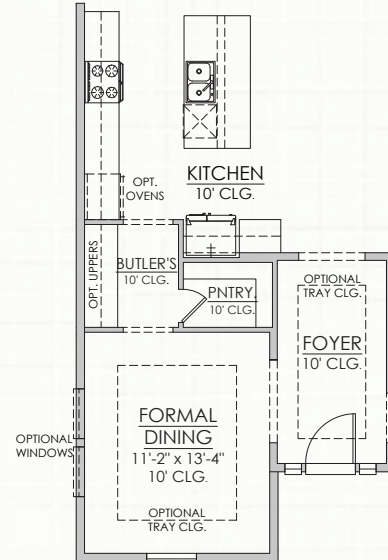

HAMILTON

2,085 SQUARE FEET | 3 BR | 2 BATH
FLEX ROOM + MUDROOM

FIRST FLOOR
40'-0" (w) x 84'-0" (d)

Builder reserves the right to change elevations, dimensions, square footages, specifications, materials, options, and pricing without notice. Renderings and floorplans are not to scale and may vary from actual plans

CONTACT US
904.530.4720

HAMILTON

2,085 SQUARE FEET | 3 BR | 2 BATH
FLEX ROOM + MUDROOM

OPTIONAL BONUS ROOM WITH BED 4 & BATH 3
(+632 HTD. SQ. FT.)
AVAILABLE WITH C & D ONLY

OPTIONAL FORMAL DINING &
BUTLER'S PANTRY ILO FLEX

1ST FLOOR STAIRS WITH OPT.
BONUS ROOM
(+29 SQ.FT.)

OPT. GUEST BATH & BEDROOM
ILO FLEX

Builder reserves the right to change elevations, dimensions, square footages, specifications, materials, options, and pricing without notice. Renderings and floorplans are not to scale and may vary from actual plans

CONTACT US
904.530.4720

HAMILTON

2,085 SQUARE FEET | 3 BR | 2 BATH
FLEX ROOM + MUDROOM

OPT. DOUBLE
SINK @ BATH 2

OPT. POWDER BATH ILO
WALK IN CLOSET

OPTIONAL RECREATION ILO
TANDEM GARAGE
(+198 HTD. SQ. FT.)
NOT AVAILABLE WITH BONUS OPTION