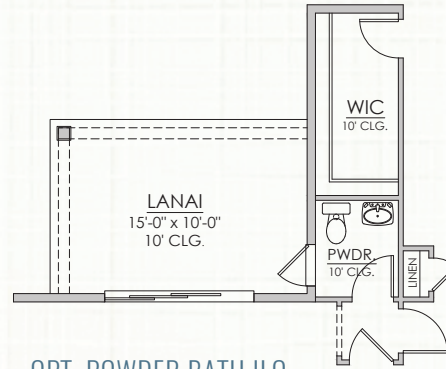

CONTACT US
904.530.4720

HAMILTON

2,085 SQUARE FEET | 3 BR | 2 BATH
FLEX ROOM + MUDROOM

OPTIONAL BONUS ROOM WITH BED 4 & BATH 3
(+632 HTD. SQ. FT.)
AVAILABLE WITH C & D ONLY

OPTIONAL FORMAL DINING &
BUTLER'S PANTRY ILO FLEX

1ST FLOOR STAIRS WITH OPT.
BONUS ROOM
(+29 SQ.FT.)

OPT. GUEST BATH & BEDROOM
ILO FLEX

Builder reserves the right to change elevations, dimensions, square footages, specifications, materials, options, and pricing without notice. Renderings and floorplans are not to scale and may vary from actual plans

CONTACT US
904.530.4720

HAMILTON

2,085 SQUARE FEET | 3 BR | 2 BATH
FLEX ROOM + MUDROOM

OPT. DOUBLE
SINK @ BATH 2

OPT. POWDER BATH ILO
WALK IN CLOSET

OPTIONAL RECREATION ILO
TANDEM GARAGE
(+198 HTD. SQ. FT.)
NOT AVAILABLE WITH BONUS OPTION

OPTIONAL BEDROOM 4 ILO
TANDEM GARAGE
(+198 HTD. SQ. FT.)
NOT AVAILABLE WITH BONUS OPTION

Builder reserves the right to change elevations, dimensions, square footages, specifications, materials, options, and pricing without notice. Renderings and floorplans are not to scale and may vary from actual plans