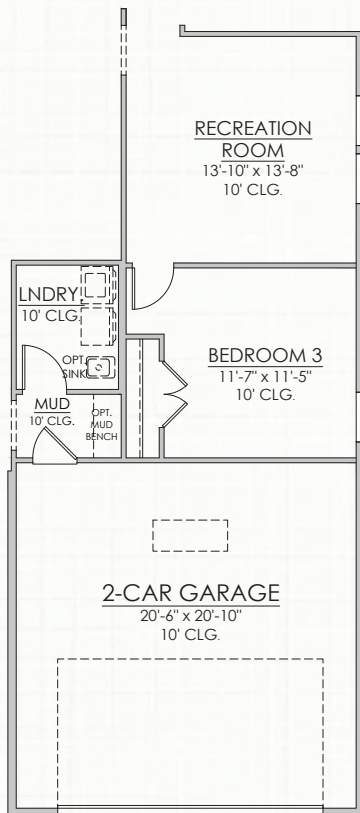

HAMILTON

2,085 SQUARE FEET | 3 BR | 2 BATH
FLEX ROOM + MUDROOM

ELEVATION F

ELEVATION D

ELEVATION E

Settler's Landing at Nocatee

MYRIVERSIDEHOME.COM

**RIVERSIDE
HOMES**
Build With Confidence

CONTACT US
904.530.4720

HAMILTON

2,085 SQUARE FEET | 3 BR | 2 BATH
FLEX ROOM + MUDROOM

OPTIONAL BONUS ROOM WITH BED 4 & BATH 3
(+632 HTD. SQ. FT.)
AVAILABLE WITH C & D ONLY

OPTIONAL FORMAL DINING &
BUTLER'S PANTRY ILO FLEX

CONTACT US
904.530.4720

HAMILTON

2,085 SQUARE FEET | 3 BR | 2 BATH
FLEX ROOM + MUDROOM

OPT. DOUBLE
SINK @ BATH 2

OPT. POWDER BATH ILO
WALK IN CLOSET

OPTIONAL RECREATION ILO
TANDEM GARAGE
(+198 HTD. SQ. FT.)
NOT AVAILABLE WITH BONUS OPTION

OPTIONAL BEDROOM 4 ILO
TANDEM GARAGE
(+198 HTD. SQ. FT.)
NOT AVAILABLE WITH BONUS OPTION

Builder reserves the right to change elevations, dimensions, square footages, specifications, materials, options, and pricing without notice. Renderings and floorplans are not to scale and may vary from actual plans