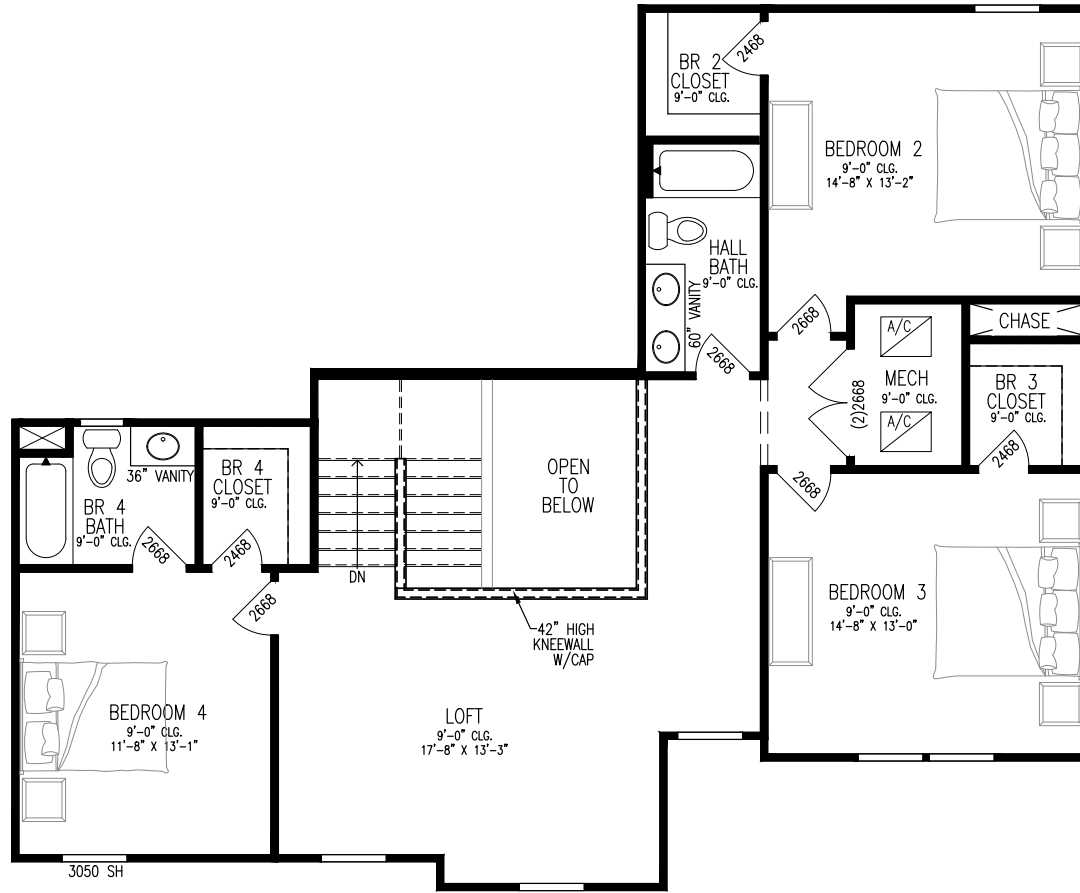

4

3.5

3

Square Footage

First Floor	2,003 sf
Second Floor	1,232 sf
Total Air Conditioned Living Area	3,235 sf
Covered Lanai	200 sf
Porch	44 sf
Garage	677 sf
TOTAL	4,156 sf