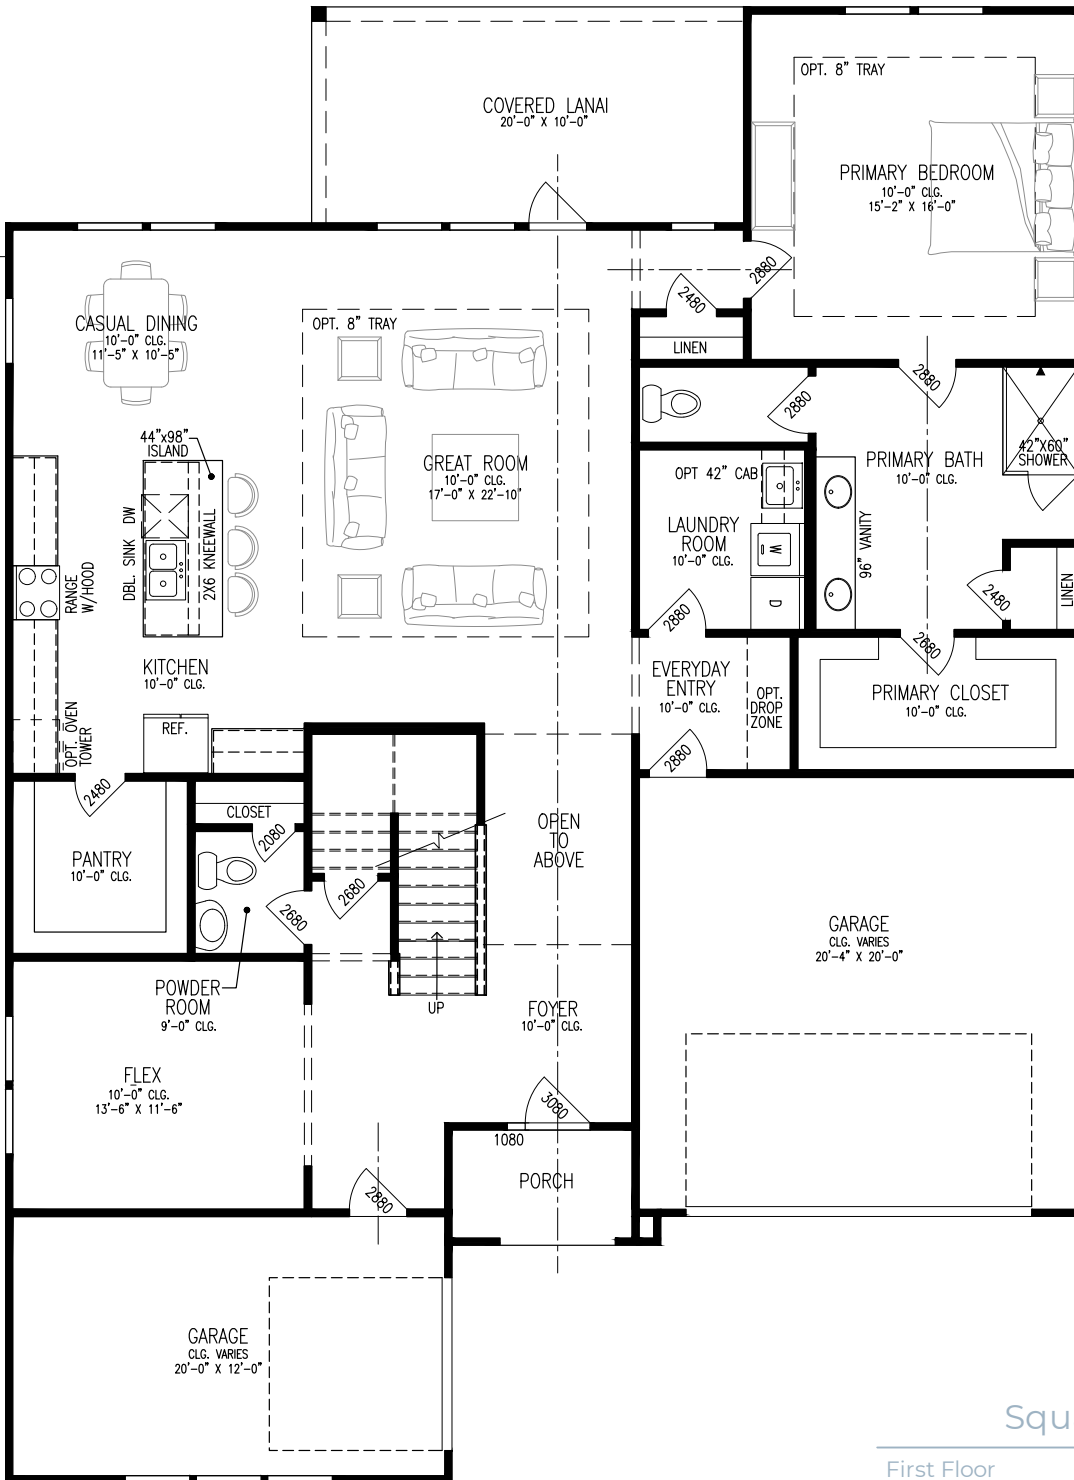

4

3.5

3

Square Footage

First Floor	2,003 sf
Second Floor	1,232 sf
Total Air Conditioned Living Area	3,235 sf
Covered Lanai	200 sf
Porch	44 sf
Garage	677 sf
TOTAL	4,156 sf