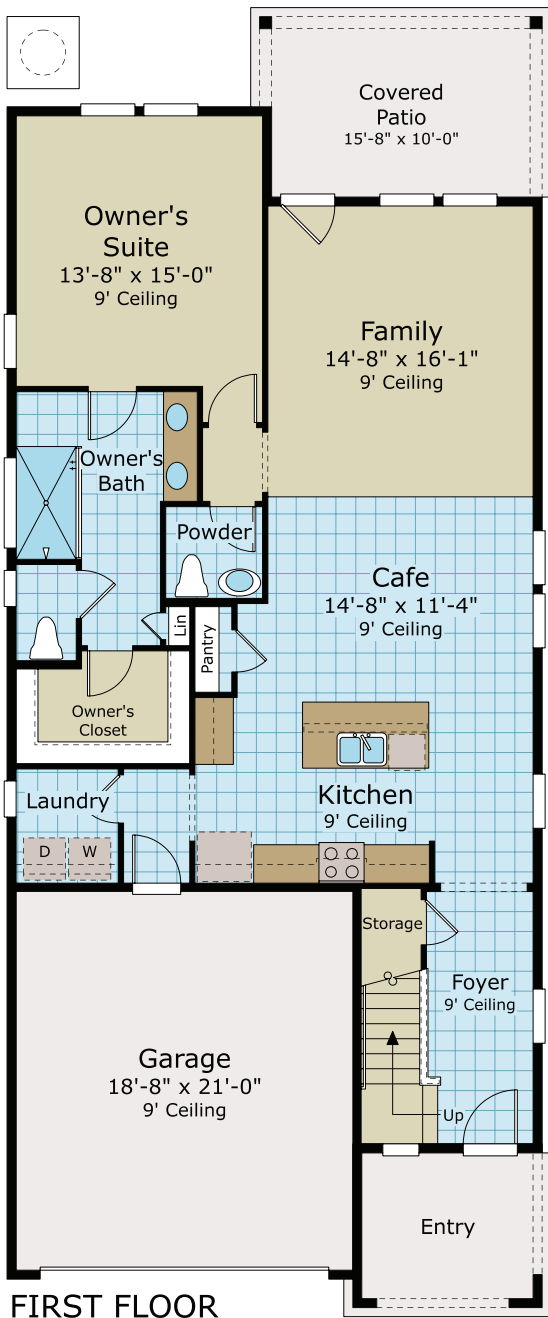

KEY WEST ELEVATION #1

# THE HERNANDO

FROM THE ASPIRATION COLLECTION  
AT REFLECTIONS

4 BEDROOMS, 2 ½ BATHS, LOFT, AND 2-CAR GARAGE  
LIVING AREA: 2,204 SQ. FT.

MODERN COASTAL ELEVATION #1

CARIBBEAN ELEVATION #8

CAPE COD ELEVATION #9