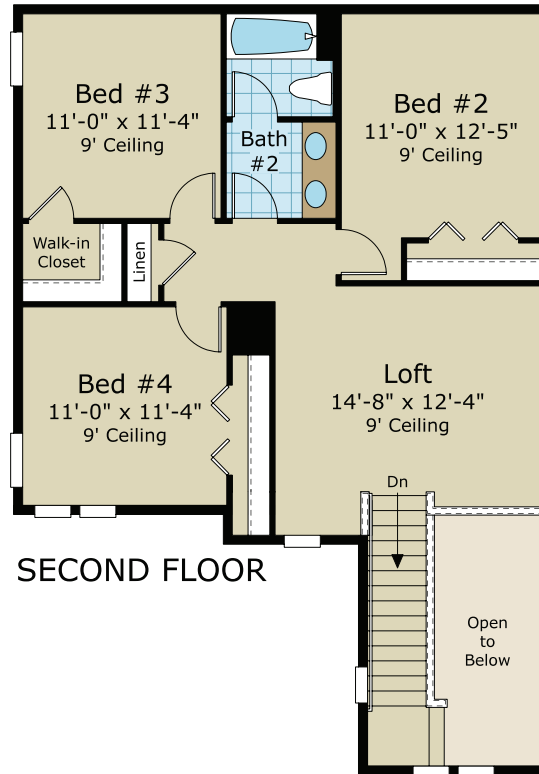

KEY WEST ELEVATION #1

# THE HERNANDO

FROM THE ASPIRATION COLLECTION  
AT REFLECTIONS

4 BEDROOMS, 2 ½ BATHS, LOFT, AND 2-CAR GARAGE  
LIVING AREA: 2,204 SQ. FT.

MODERN COASTAL ELEVATION #1

CARIBBEAN ELEVATION #8

CAPE COD ELEVATION #9