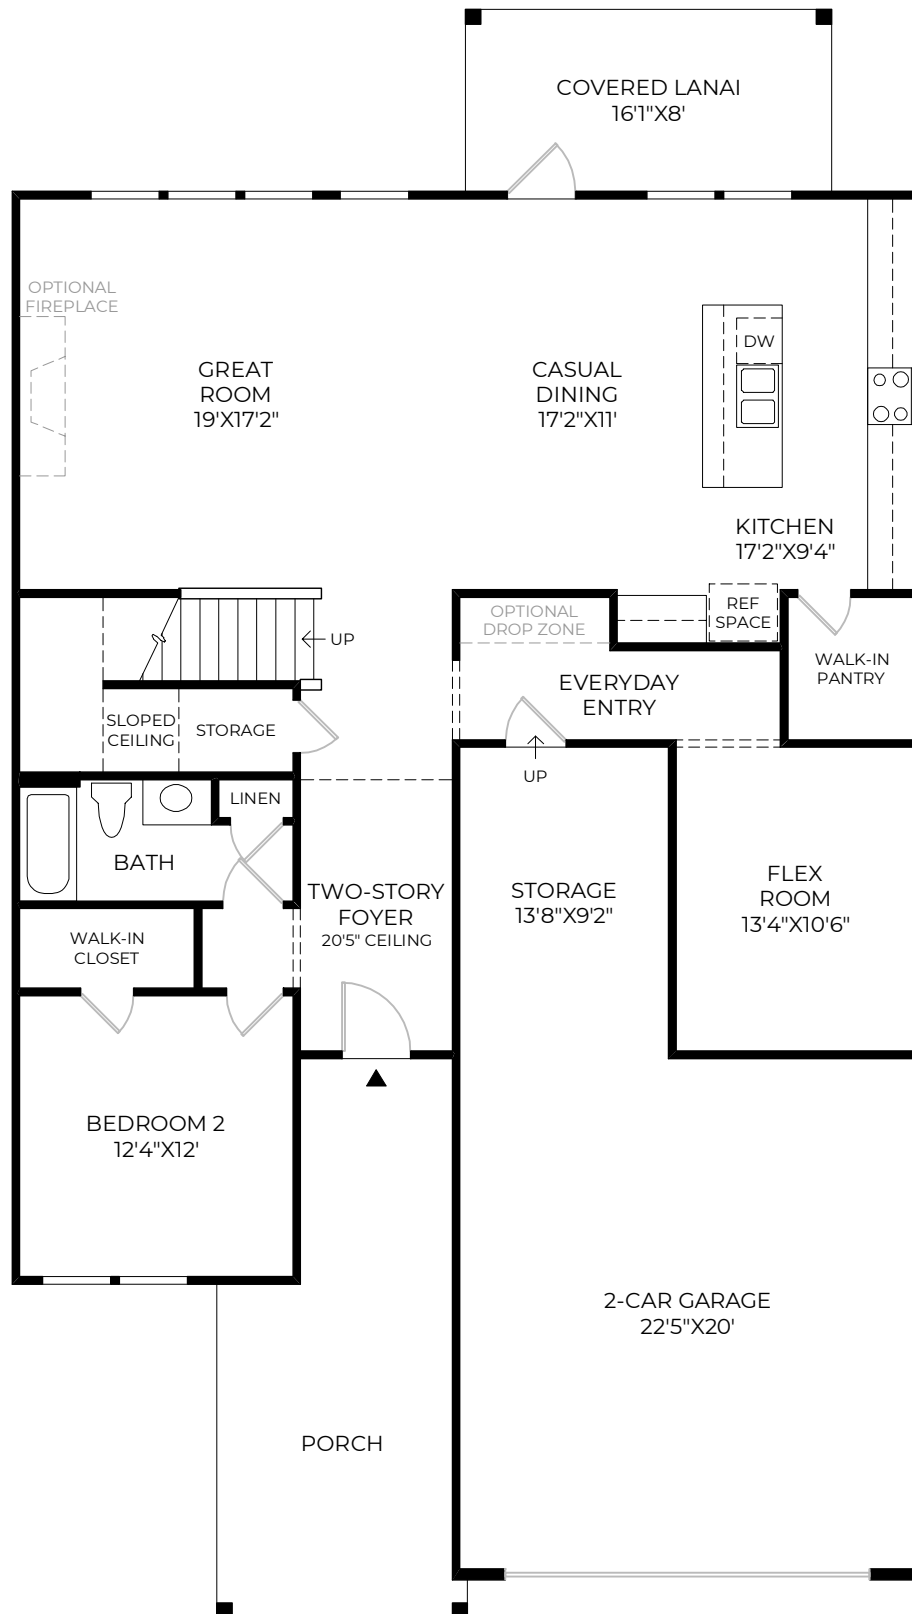

THE CASPIAN | Floor Plan

COASTAL EXTERIOR DESIGN

Second Floor
9' CEILING HEIGHT

First Floor
10' CEILING HEIGHT