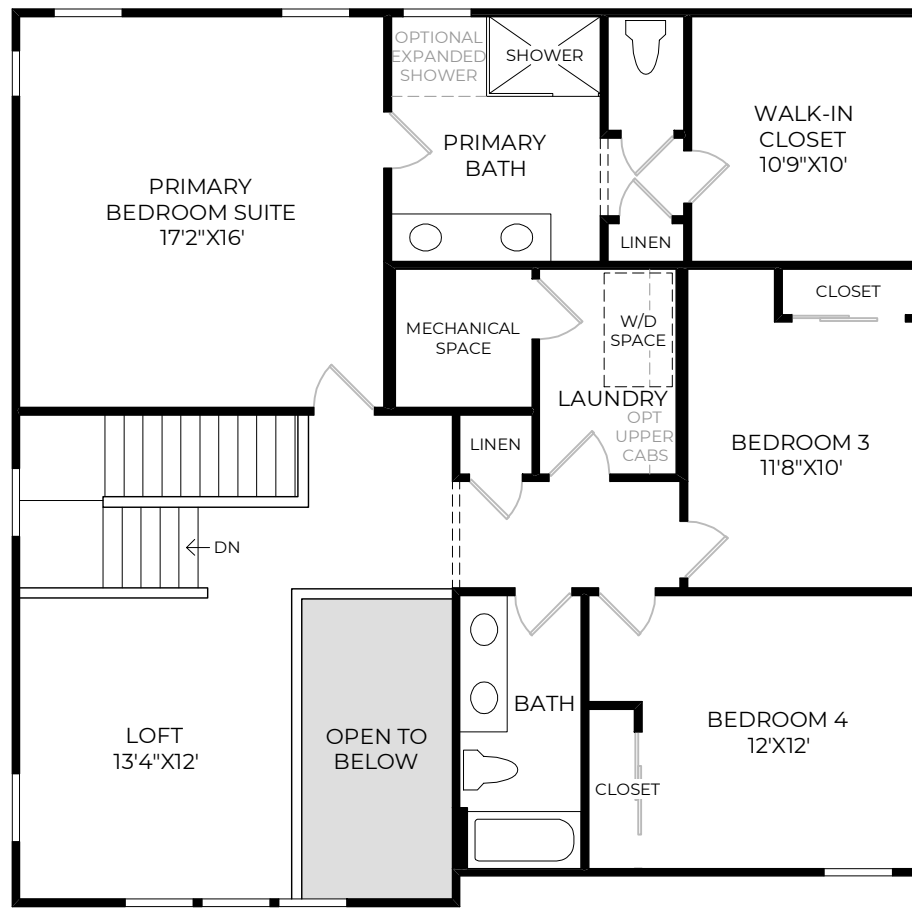

THE CASPIAN | Floor Plan

COASTAL EXTERIOR DESIGN

Second Floor
9' CEILING HEIGHT

First Floor
10' CEILING HEIGHT