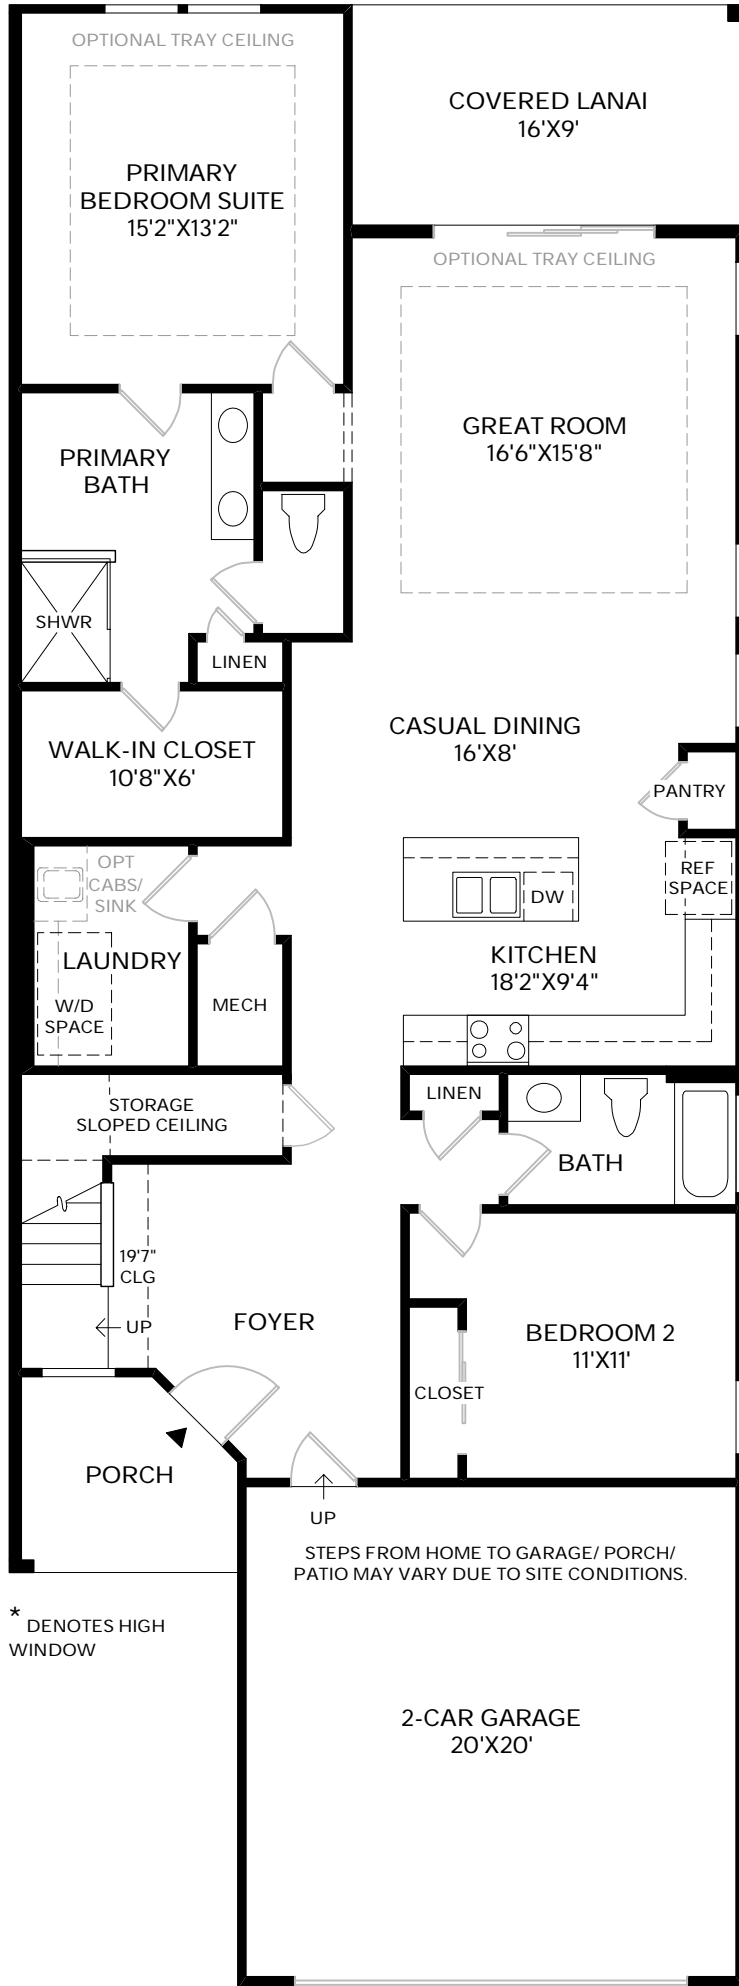

# Woodlawn Elite

MODERN CRAFTSMAN EXTERIOR DESIGN

FIRST FLOOR  
9' CEILING HEIGHT

SECOND FLOOR  
9' CEILING HEIGHT

## Square Footage

First Floor	1,635 sf
Second Floor	417 sf
Total Air Conditioned Living Area	2,052 sf
Covered Lanai	144 sf
Porch	69 sf
Garage	424 sf
<b>TOTAL</b>	<b>2,689 sf</b>