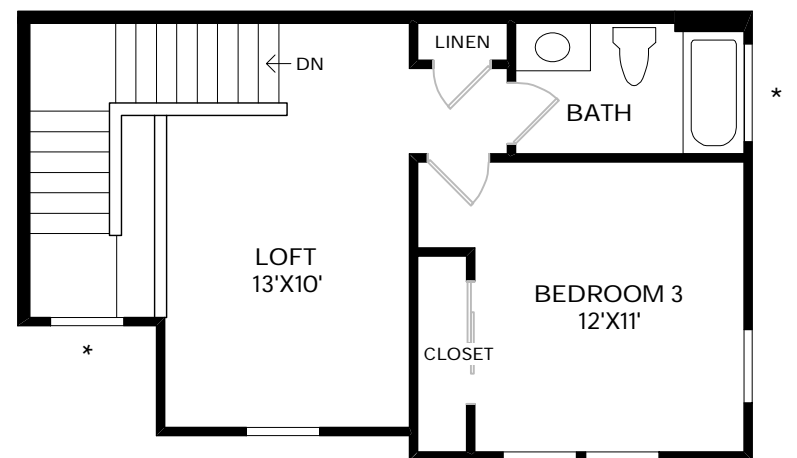

# Woodlawn Elite

MODERN CRAFTSMAN EXTERIOR DESIGN

FIRST FLOOR  
9' CEILING HEIGHT

SECOND FLOOR  
9' CEILING HEIGHT

## Square Footage

First Floor	1,635 sf
Second Floor	417 sf
Total Air Conditioned Living Area	2,052 sf
Covered Lanai	144 sf
Porch	69 sf
Garage	424 sf
<b>TOTAL</b>	<b>2,689 sf</b>