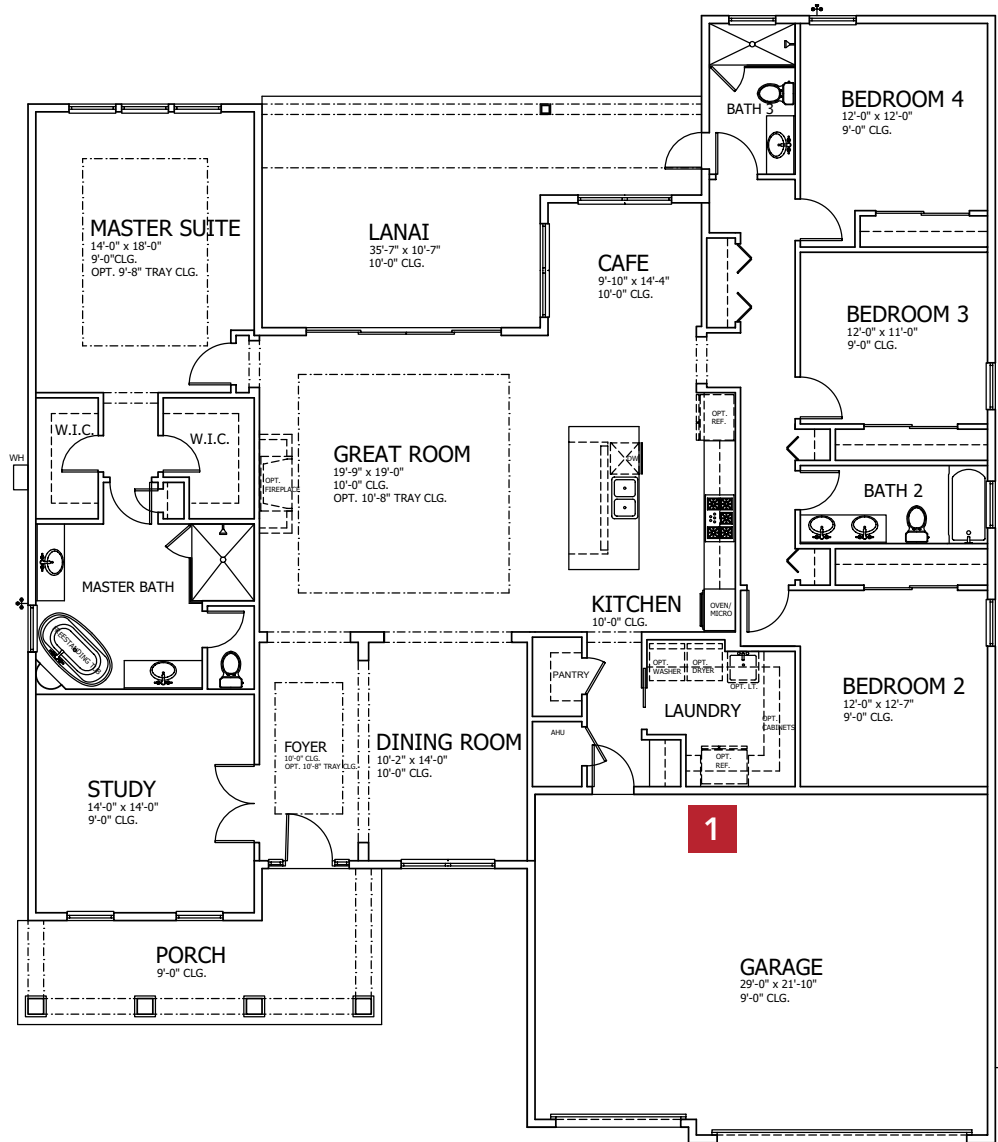

TYLER COASTAL

4 - 5 BEDROOMS

3 - 4 BATHROOMS

3 CAR GARAGE

2,720 - 3,230 SQUARE FEET