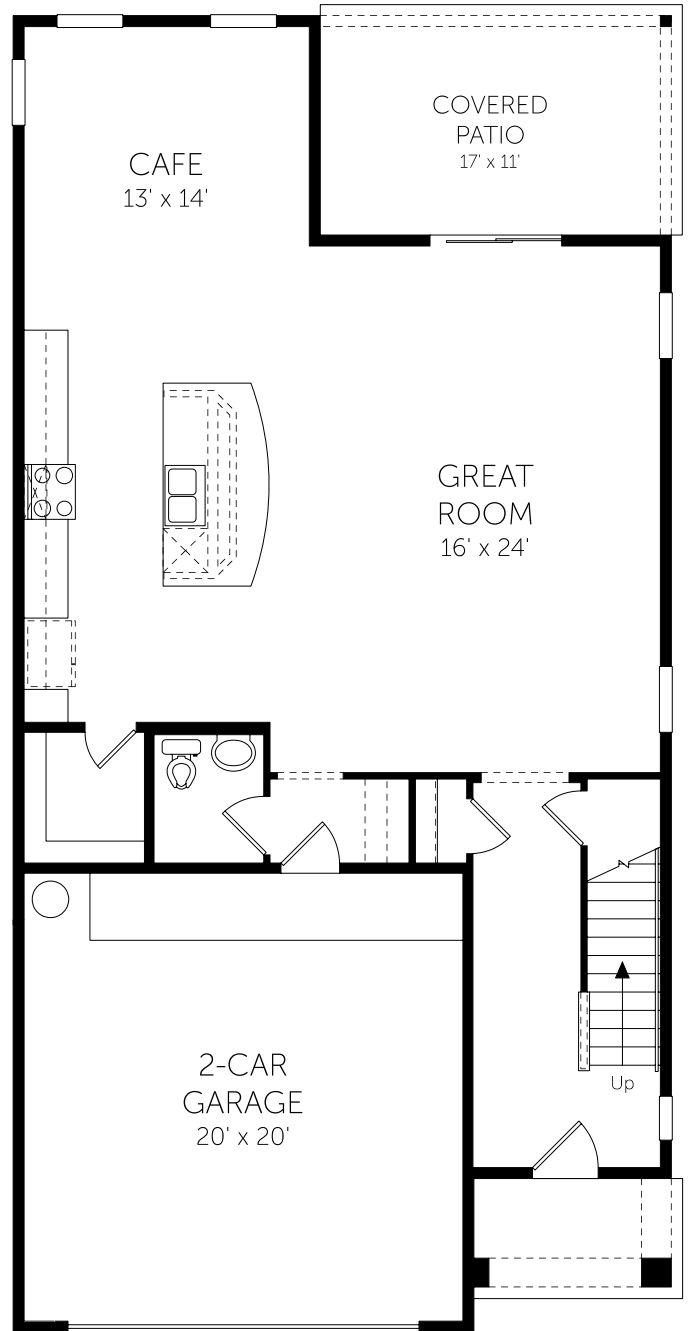

## Timuquana

First Floor

3 Beds

2 Full Baths | 1 Half Bath

2,036 Sq. Ft.

No Options Selected

DREAMFINDERSHOMES.COM

Dream Finders Homes reserves the right to change elevations, specifications, materials and pricing without prior notice. Variations within the floor plans and elevations do exist. Square footage are approximate and will vary. Options may differ from what is shown per community, please contact a sales consultant for more information. ©2023. Dream Finders Homes 8/19. Revision: 3/1/2023

## Timuquana

Second Floor

3 Beds

2 Full Baths | 1 Half Bath

2,036 Sq. Ft.

DREAMFINDERSHOMES.COM

Dream Finders Homes reserves the right to change elevations, specifications, materials and pricing without prior notice. Variations within the floor plans and elevations do exist. Square footage are approximate and will vary. Options may differ from what is shown per community, please contact a sales consultant for more information. ©2023. Dream Finders Homes 8/19. Revision: 3/1/2023