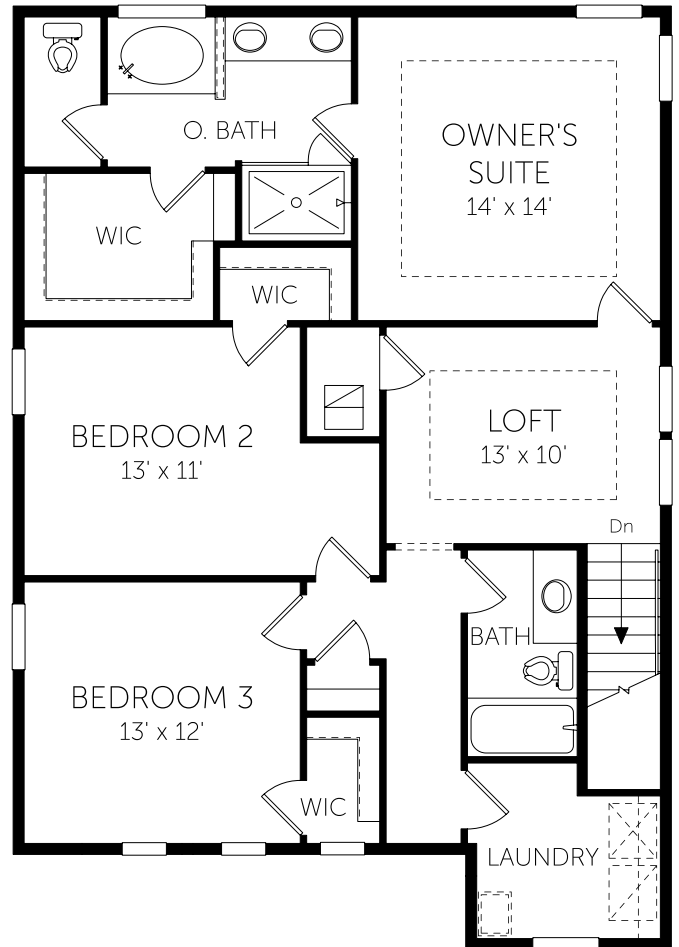

## Timuquana

First Floor

3 Beds

2 Full Baths | 1 Half Bath

2,036 Sq. Ft.

No Options Selected

DREAMFINDERSHOMES.COM

Dream Finders Homes reserves the right to change elevations, specifications, materials and pricing without prior notice. Variations within the floor plans and elevations do exist. Square footage are approximate and will vary. Options may differ from what is shown per community, please contact a sales consultant for more information. ©2023. Dream Finders Homes 8/19. Revision: 3/1/2023

## Timuquana

Second Floor

3 Beds

2 Full Baths | 1 Half Bath

2,036 Sq. Ft.

DREAMFINDERSHOMES.COM

Dream Finders Homes reserves the right to change elevations, specifications, materials and pricing without prior notice. Variations within the floor plans and elevations do exist. Square footage are approximate and will vary. Options may differ from what is shown per community, please contact a sales consultant for more information. ©2023. Dream Finders Homes 8/19. Revision: 3/1/2023