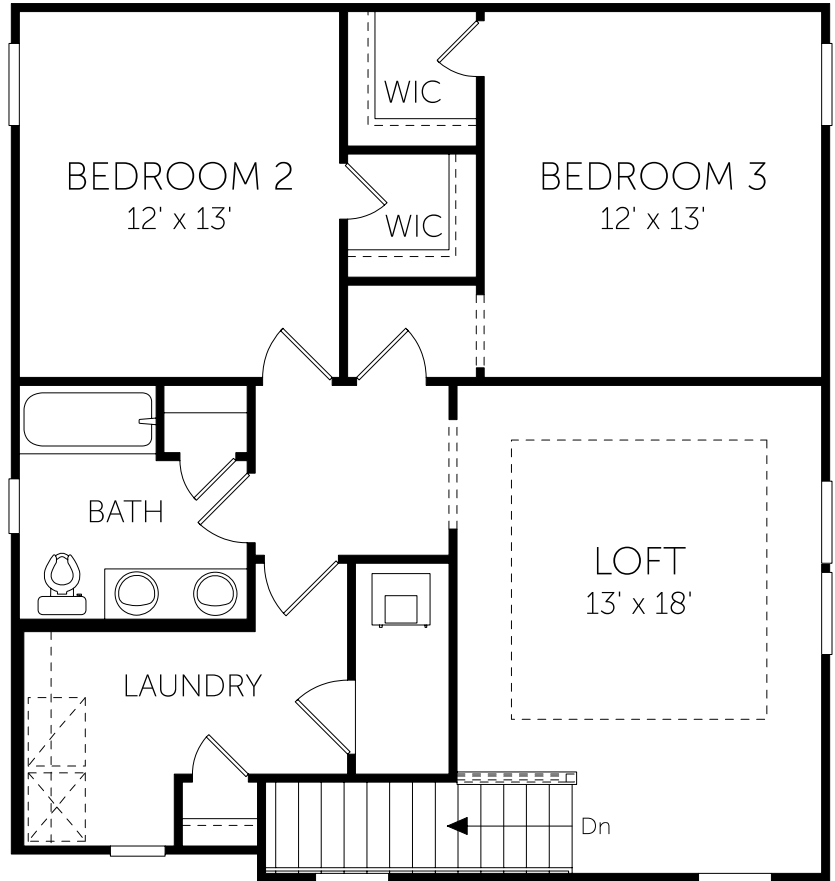

DREAM FINDERS HOMES

Stockton

First Floor

3 Beds

2 Full Baths | 1 Half Bath

2,098 Sq. Ft.

No Options Selected

DREAMFINDERSHOMES.COM

DREAM FINDERS HOMES

Stockton

Second Floor

3 Beds

2 Full Baths | 1 Half Bath

2,098 Sq. Ft.

No Options Selected

DREAMFINDERSHOMES.COM