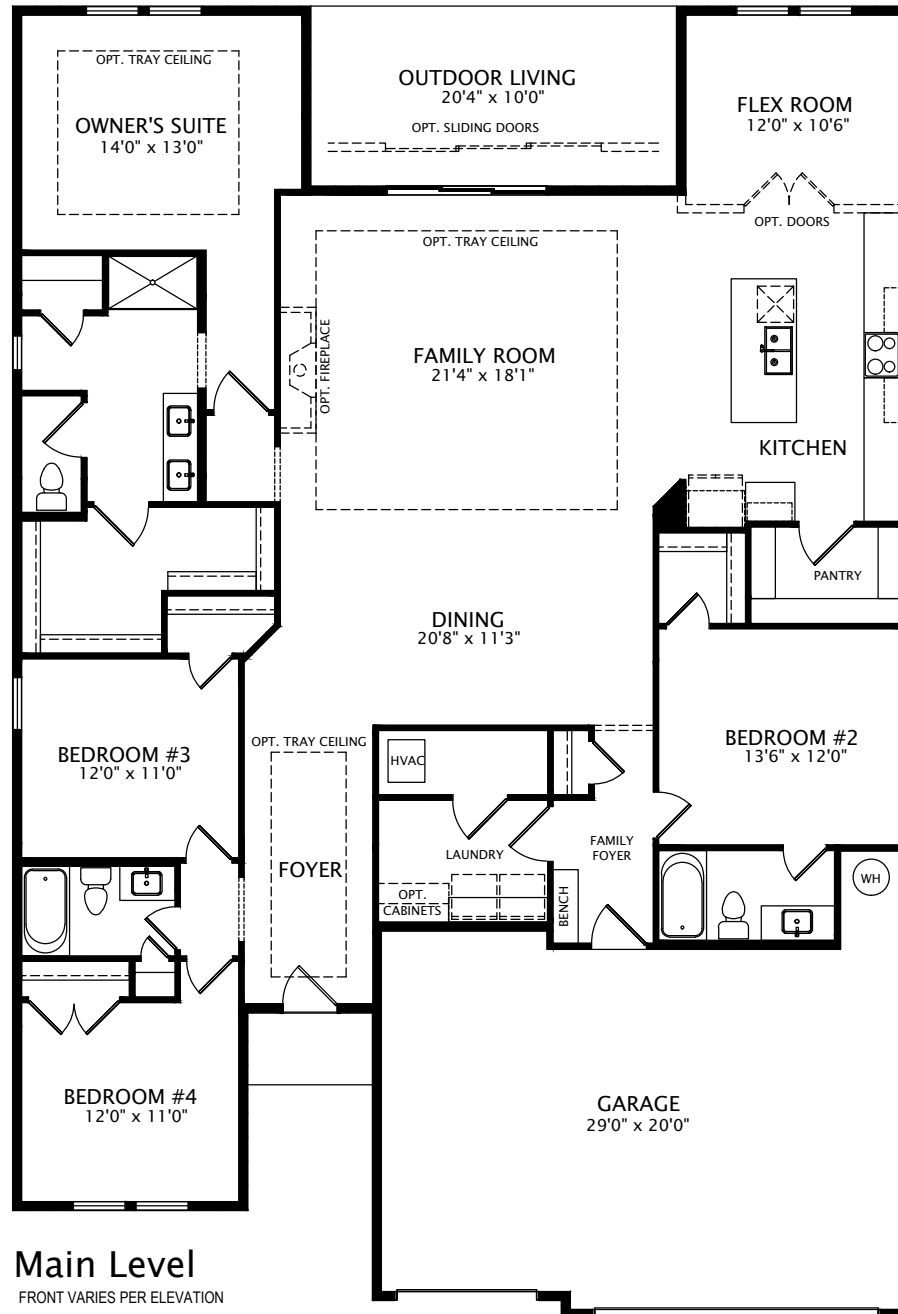

Rosemary

by Drees Homes

Main Level

FRONT VARIES PER ELEVATION

Optional Garden Bath

Optional Super Shower