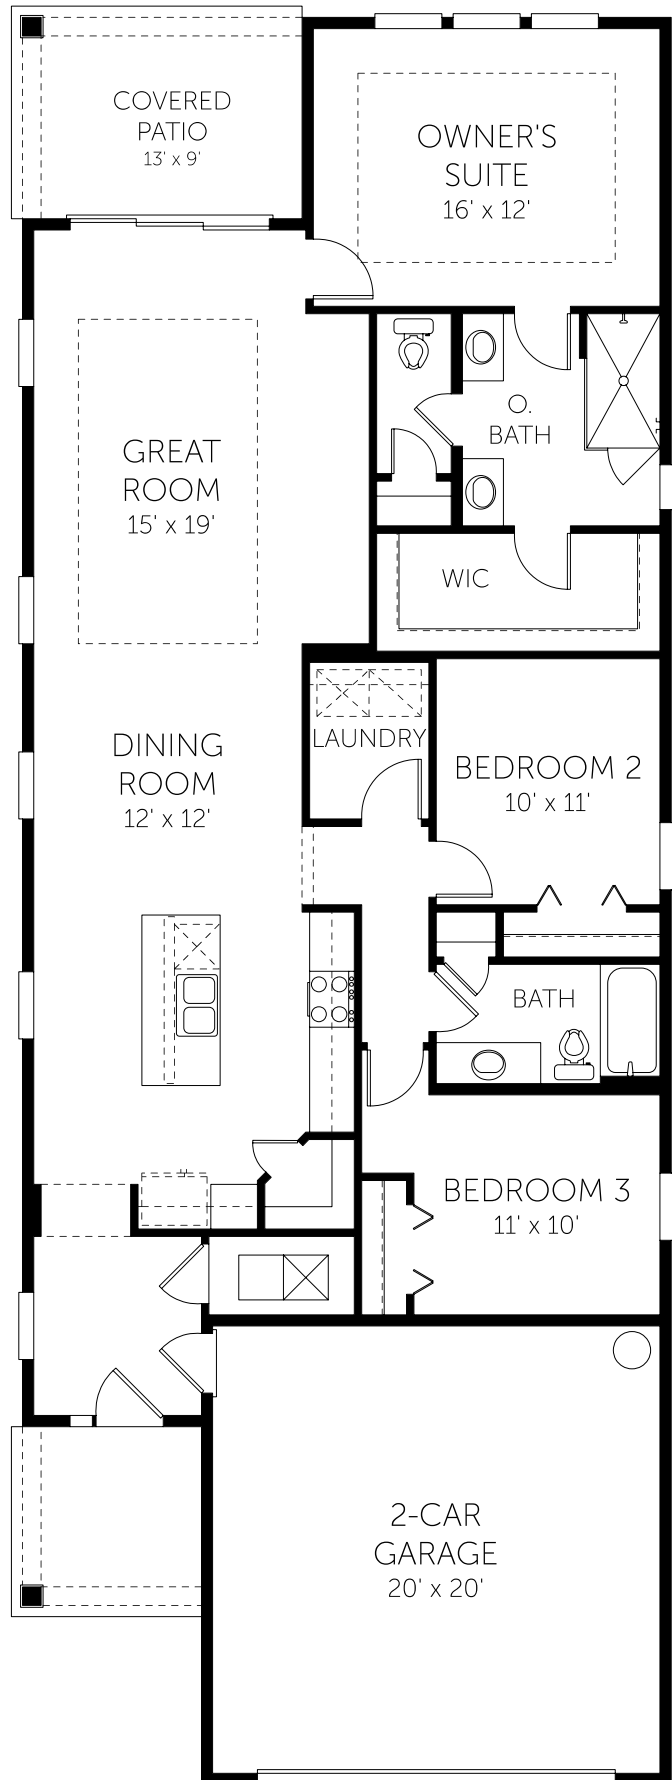

DREAM FINDERS HOMES

Ortega

First Floor

3 Beds

2 Full Baths

1 Garage

1,622 Sq. Ft.

No Options Selected