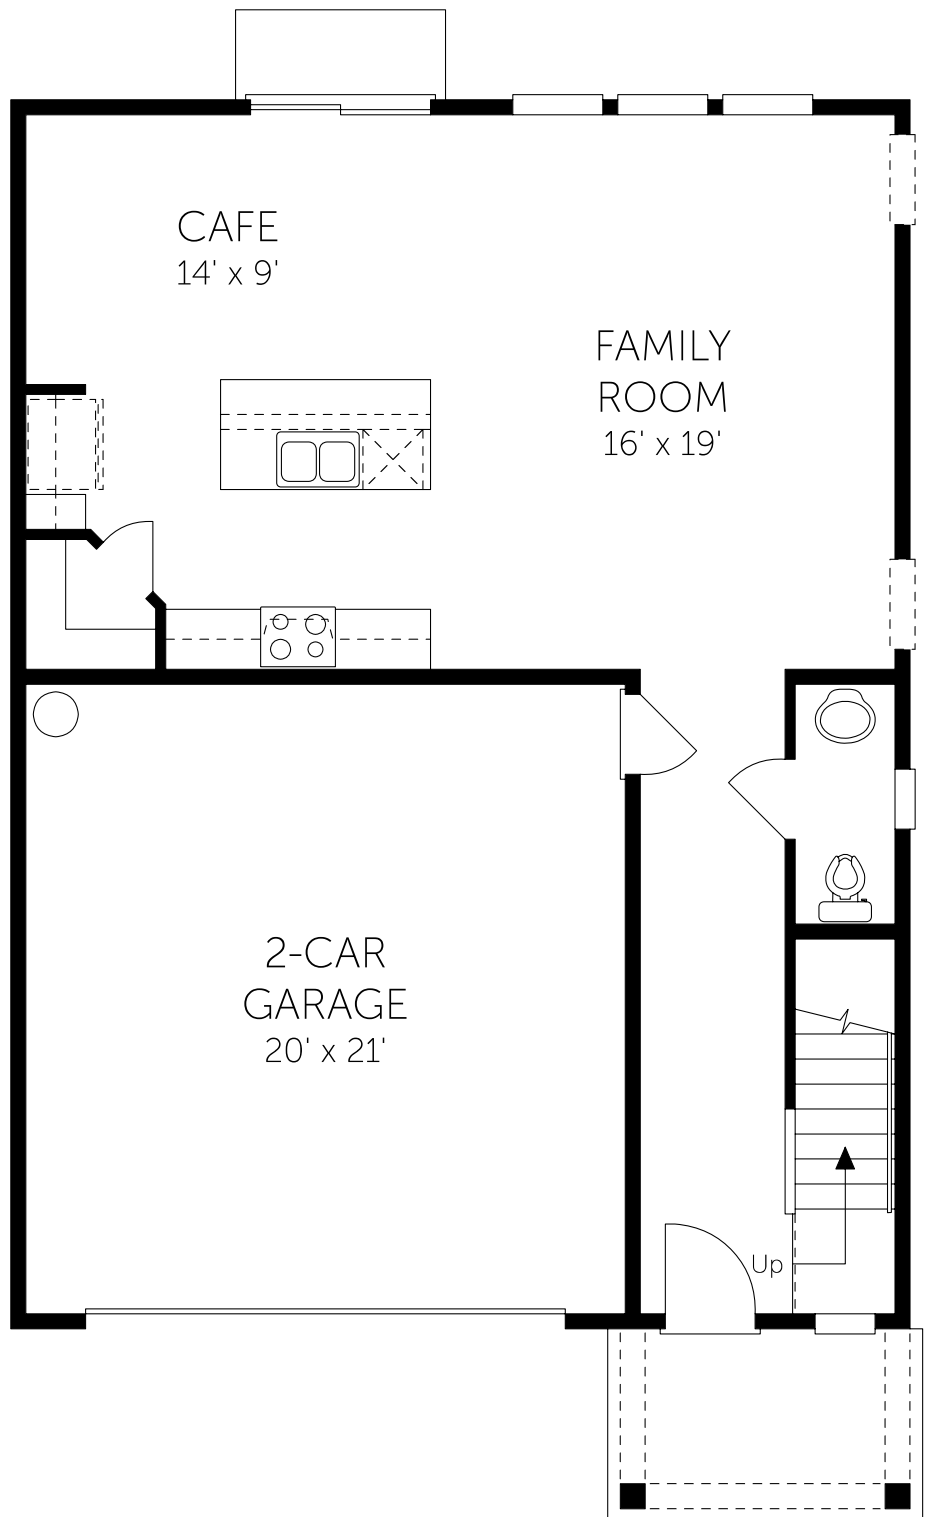

## Nassau

First Floor

3 Beds

2 Full Baths | 1 Half Bath

1,968 Sq. Ft.

No Options Selected

DREAMFINDERSHOMES.COM

Dream Finders Homes reserves the right to change elevations, specifications, materials and pricing without prior notice. Variations within the floor plans and elevations do exist. Square footage are approximate and will vary. Options may differ from what is shown per community, please contact a sales consultant for more information. ©2023. Dream Finders Homes 8/19.