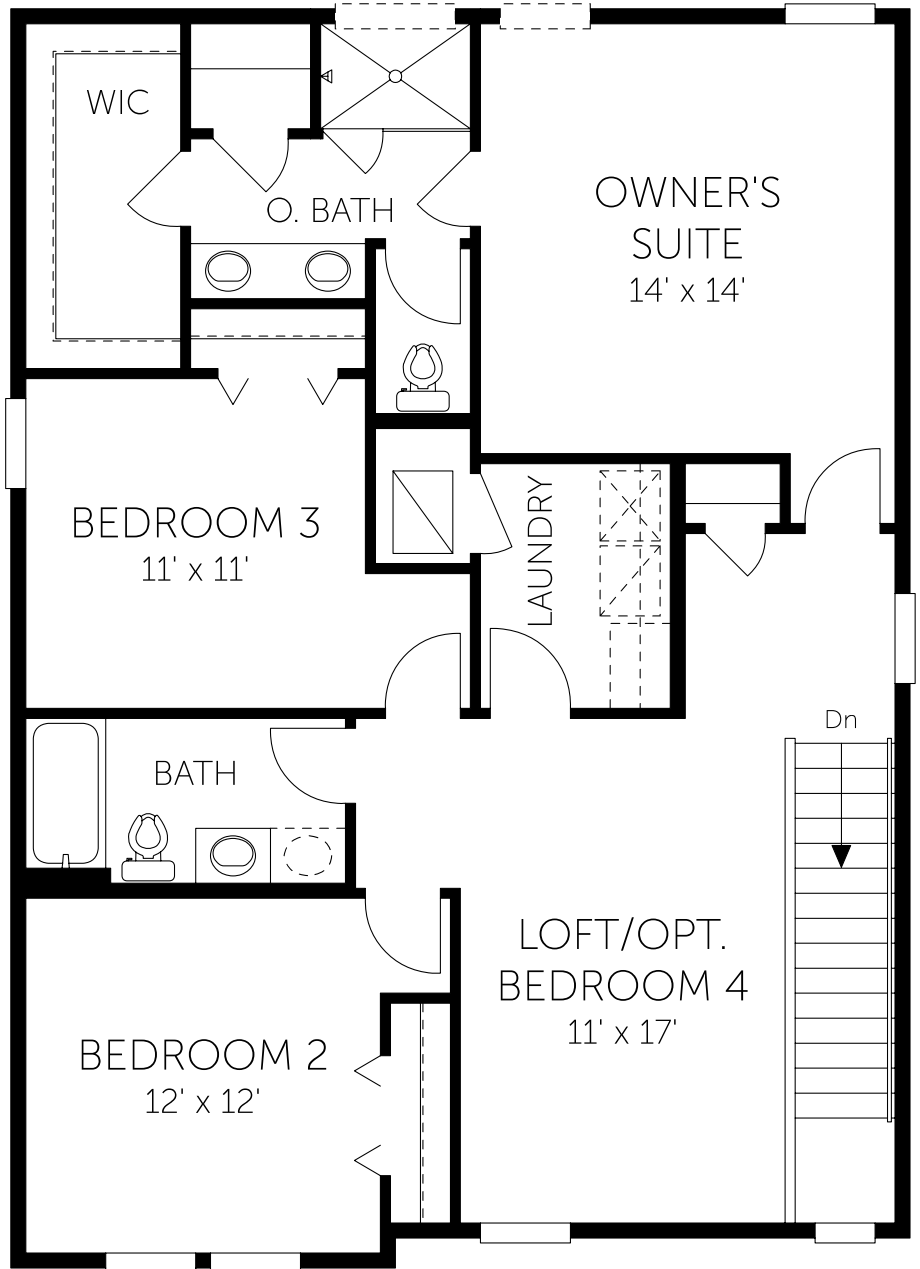

## Nassau

First Floor

3 Beds

2 Full Baths | 1 Half Bath

1,968 Sq. Ft.

No Options Selected

DREAMFINDERSHOMES.COM

Dream Finders Homes reserves the right to change elevations, specifications, materials and pricing without prior notice. Variations within the floor plans and elevations do exist. Square footage are approximate and will vary. Options may differ from what is shown per community, please contact a sales consultant for more information. ©2023. Dream Finders Homes 8/19.

## Nassau

Second Floor

3 Beds

2 Full Baths | 1 Half Bath

1,968 Sq. Ft.

No Options Selected

DREAMFINDERSHOMES.COM

Dream Finders Homes reserves the right to change elevations, specifications, materials and pricing without prior notice. Variations within the floor plans and elevations do exist. Square footage are approximate and will vary. Options may differ from what is shown per community, please contact a sales consultant for more information. ©2023. Dream Finders Homes 8/19.