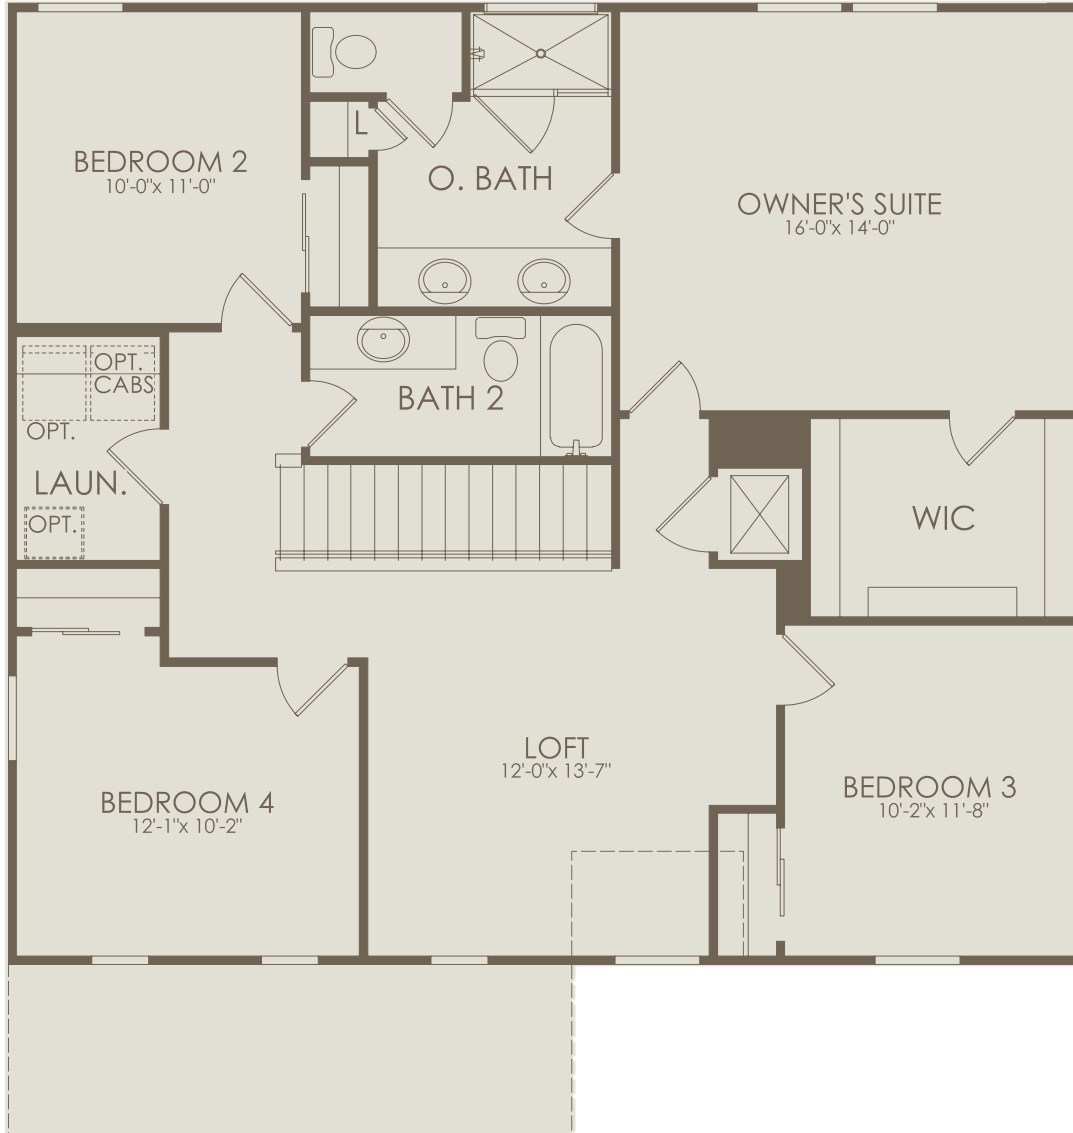

Floor 1

Options not selected include : 4' Garage Extension, Shower at Bath 3, Bedroom 5 and Bath 3, Kitchen Layout 4, Covered Lanai, Owner's Bath 2

For this application, the company does not warrant or assume any legal liability or responsibility for the accuracy, completeness, or usefulness of any information, apparatus, product, or process disclosed. Base floor plan subject to change based on elevation selected.

Floor 2

Options not selected include : 4' Garage Extension, Shower at Bath 3, Bedroom 5 and Bath 3, Kitchen Layout 4, Covered Lanai, Owner's Bath 2

For this application, the company does not warrant or assume any legal liability or responsibility for the accuracy, completeness, or usefulness of any information, apparatus, product, or process disclosed. Base floor plan subject to change based on elevation selected.