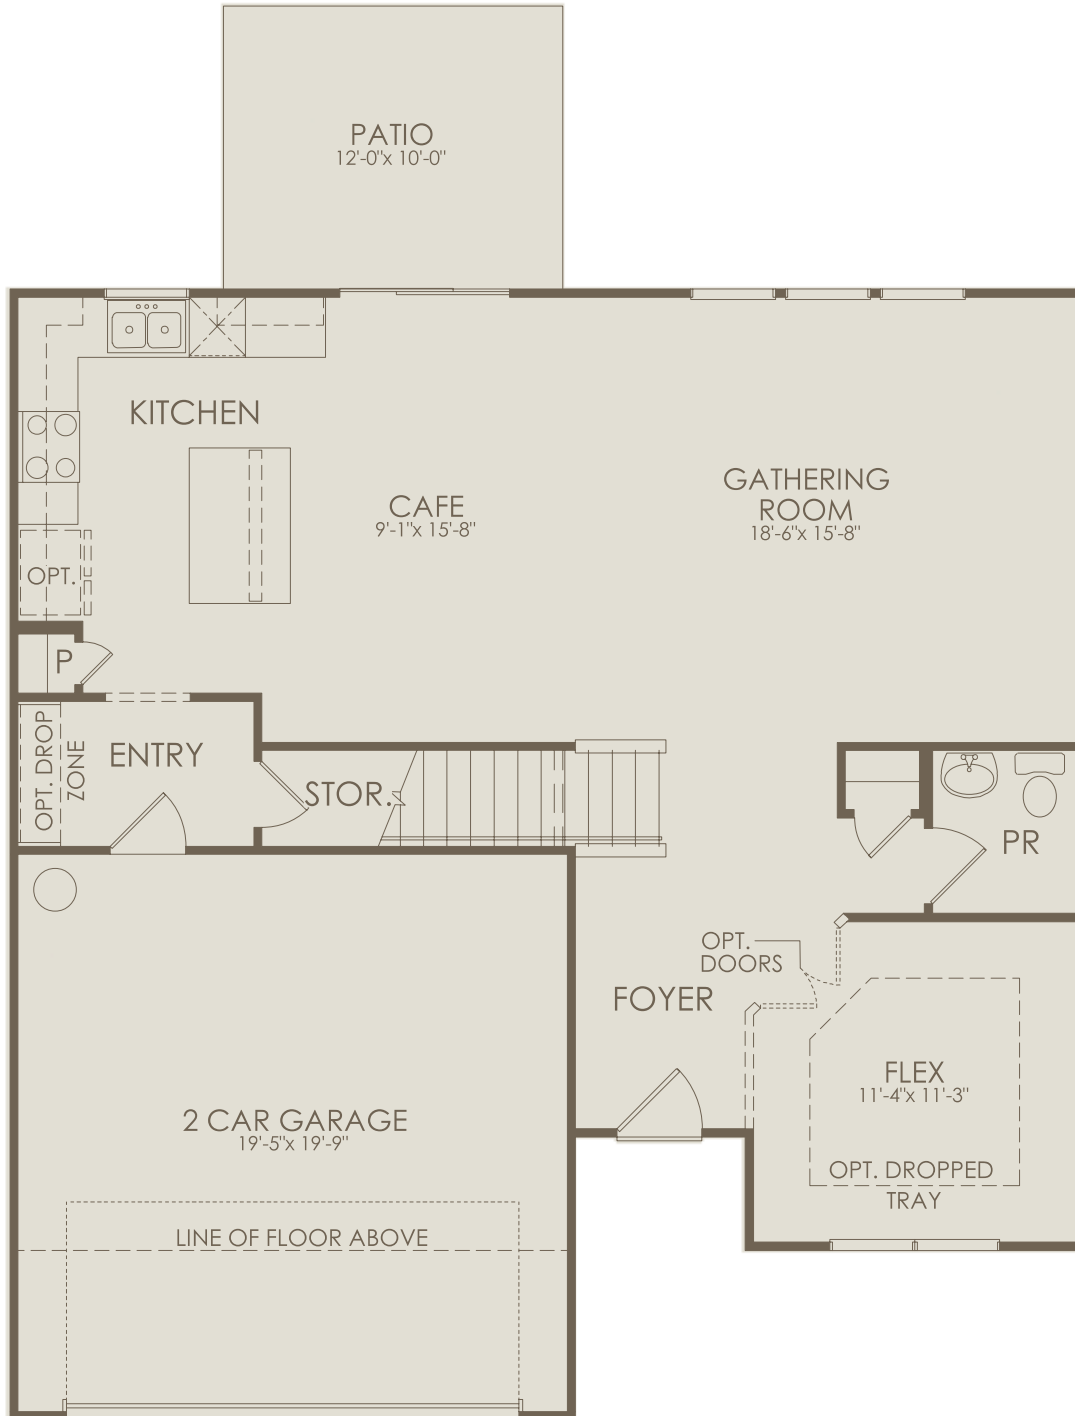

Floor 1

Options not selected include : 4' Garage Extension, Shower at Bath 3, Bedroom 5 and Bath 3, Kitchen Layout 4, Covered Lanai, Owner's Bath 2

For this application, the company does not warrant or assume any legal liability or responsibility for the accuracy, completeness, or usefulness of any information, apparatus, product, or process disclosed. Base floor plan subject to change based on elevation selected.

Floor 2

Options not selected include : 4' Garage Extension, Shower at Bath 3, Bedroom 5 and Bath 3, Kitchen Layout 4, Covered Lanai, Owner's Bath 2

For this application, the company does not warrant or assume any legal liability or responsibility for the accuracy, completeness, or usefulness of any information, apparatus, product, or process disclosed. Base floor plan subject to change based on elevation selected.