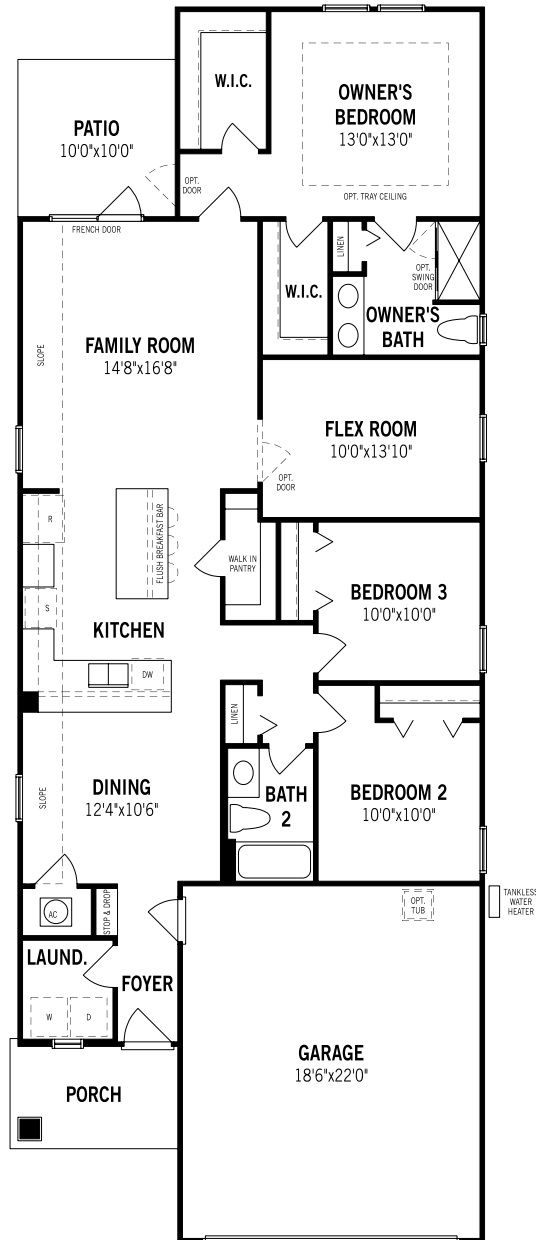

Carrabelle - First Floor

Unselected Options: Owner's Bath Oasis, Covered Lanai, Bedroom 4 in Lieu of Flex

Printed on 1/6/23

Plans and elevations are artist's renderings and may contain options which are not standard on all models. Mattamy Homes reserves the right to make changes to these floorplans, specifications, dimensions and elevations without prior notice. Stated dimensions and square footage are approximate and should not be used as representation of the home's precise or actual size. Square footage of single family homes is generally based upon ANSI Z765-2003 but may vary from time to time and without notice. Square footage of multi-family homes are generally based upon ANSI BOMA Z65.1-1996 but may vary from time to time and without notice.