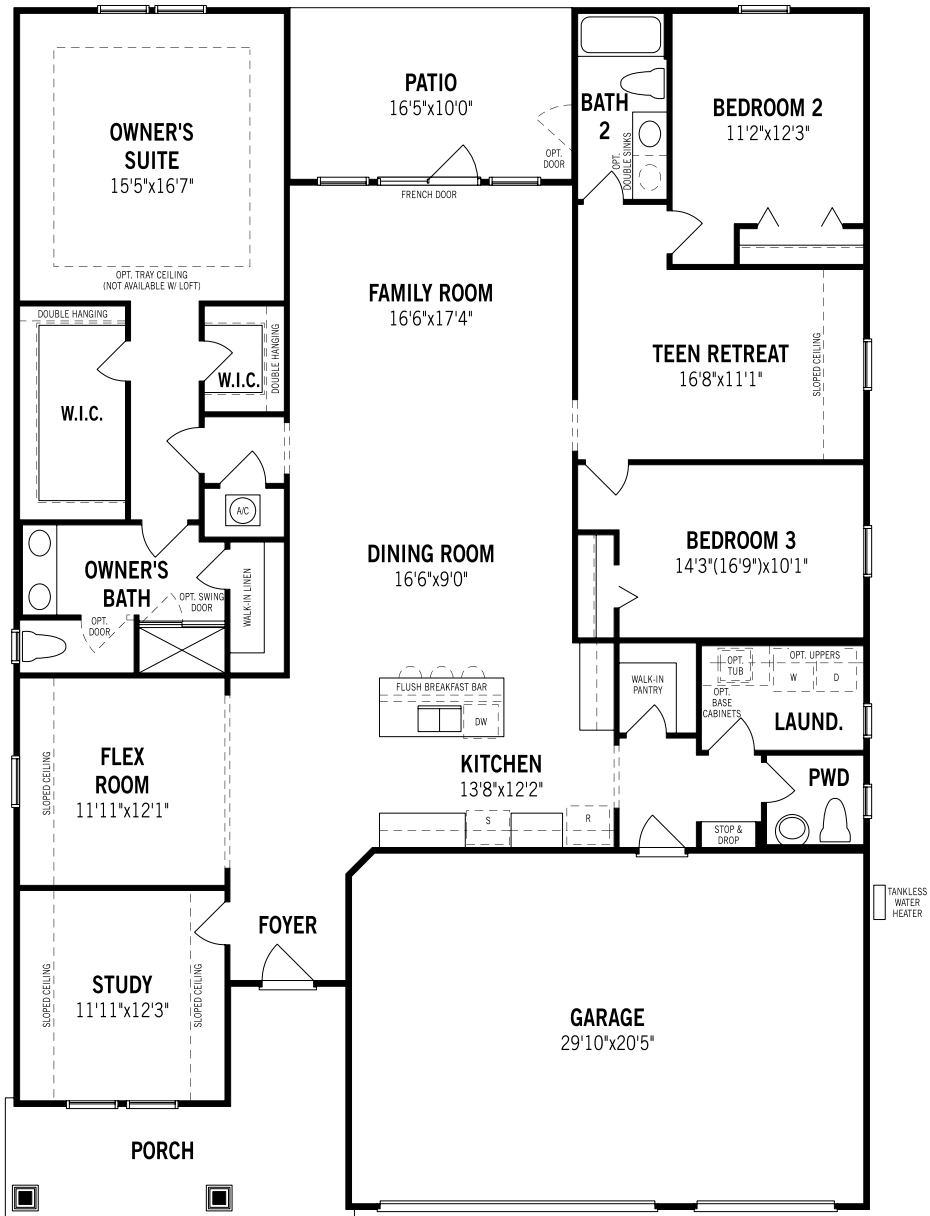

# Braden - First Floor

### Unselected Options:

Covered Lanai, Bedroom 4 in Lieu of Teen Retreat, Pocket Office in Lieu of Flex Room, Guest Suite w/ Storage, Owner's Bath Oasis, Loft

Printed on 1/6/23

Plans and elevations are artist's renderings and may contain options which are not standard on all models. Mattamy Homes reserves the right to make changes to these floorplans, specifications, dimensions and elevations without prior notice. Stated dimensions and square footage are approximate and should not be used as representation of the home's precise or actual size. Square footage of single family homes is generally based upon ANSI Z765-2003 but may vary from time to time and without notice. Square footage of multi-family homes are generally based upon ANSI BOMA Z65.1-1996 but may vary from time to time and without notice.