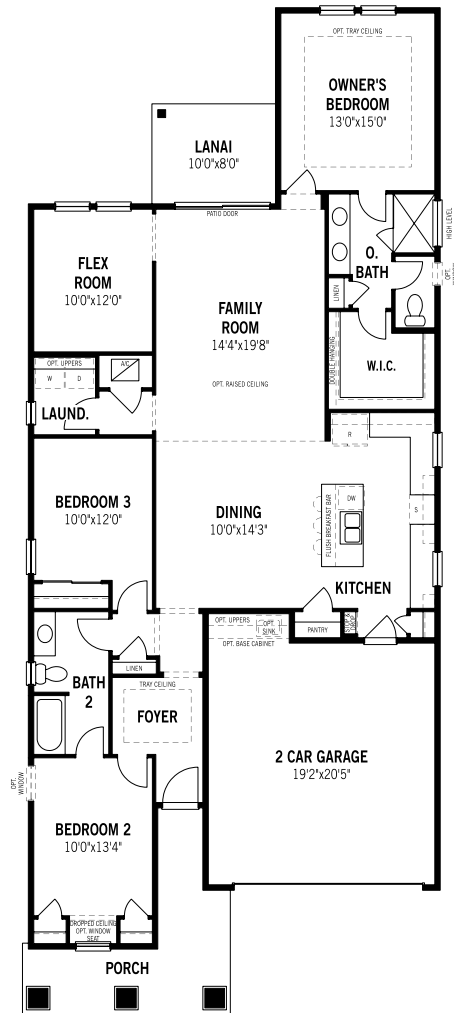

Egret - First Floor

Unselected Options:

2' Garage Extension, Super Kitchen w/ Dining Room, Buffet Niche, Study in Lieu of Flex Room, Extended Lanai, Extended Lanai 2

Printed on 10/10/22

Plans and elevations are artist's renderings and may contain options which are not standard on all models. Mattamy Homes reserves the right to make changes to these floorplans, specifications, dimensions and elevations without prior notice. Stated dimensions and square footage are approximate and should not be used as representation of the home's precise or actual size. Square footage of single family homes is generally based upon ANSI Z765-2003 but may vary from time to time and without notice. Square footage of multi-family homes are generally based upon ANSI BOMA Z65.1-1996 but may vary from time to time and without notice.