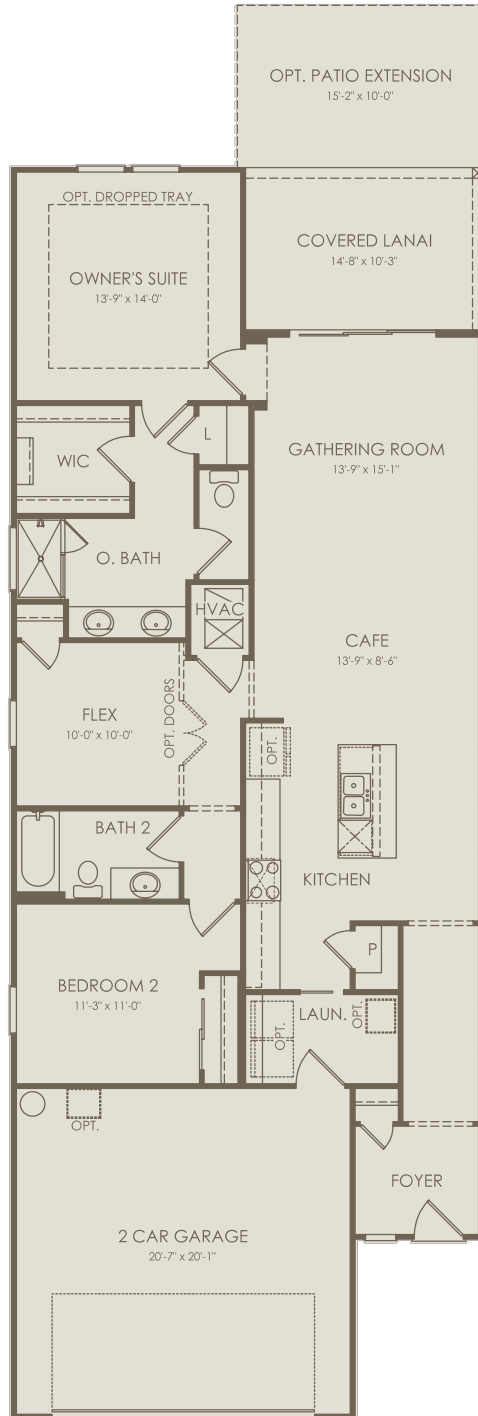

Floor 1

Options not selected include : 4' Garage Extension, Shower at Bath 2, Sunroom, Bedroom 3, Pocket Sliding Glass Door at Gathering Room, Kitchen Layout 4, Laundry Upgrade, Owner's Bath 2

For this application, the company does not warrant or assume any legal liability or responsibility for the accuracy, completeness, or usefulness of any information, apparatus, product, or process disclosed. Base floor plan subject to change based on elevation selected.