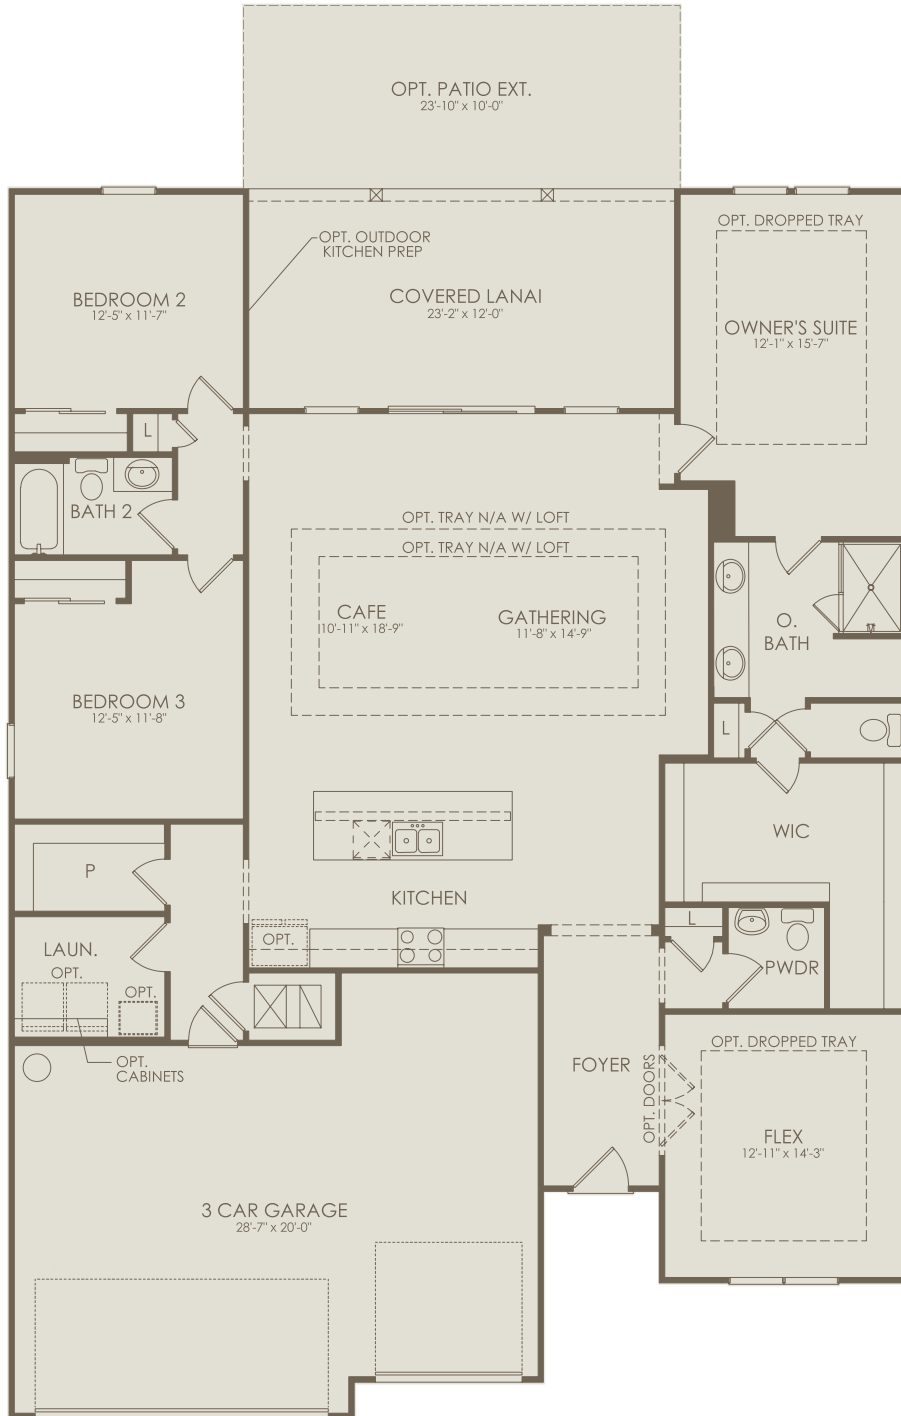

DOUBLE BRANCH
Kindlewood Drive, Middleburg, FL 32068
(904) 604-7656

Ashby Floor Plan
3-4 Bedrooms + 2.5-3 Bathrooms + 3 Car Garage

Floor 1

Options not selected include : 4' Garage Extension, Shower at Bath 3, Bedroom 4 and Bath 3, Pocket Sliding Glass Door at Gathering Room, Kitchen Layout 4, Owner's Bath 3, Owner's Bath 5

For this application, the company does not warrant or assume any legal liability or responsibility for the accuracy, completeness, or usefulness of any information, apparatus, product, or process disclosed. Base floor plan subject to change based on elevation selected.