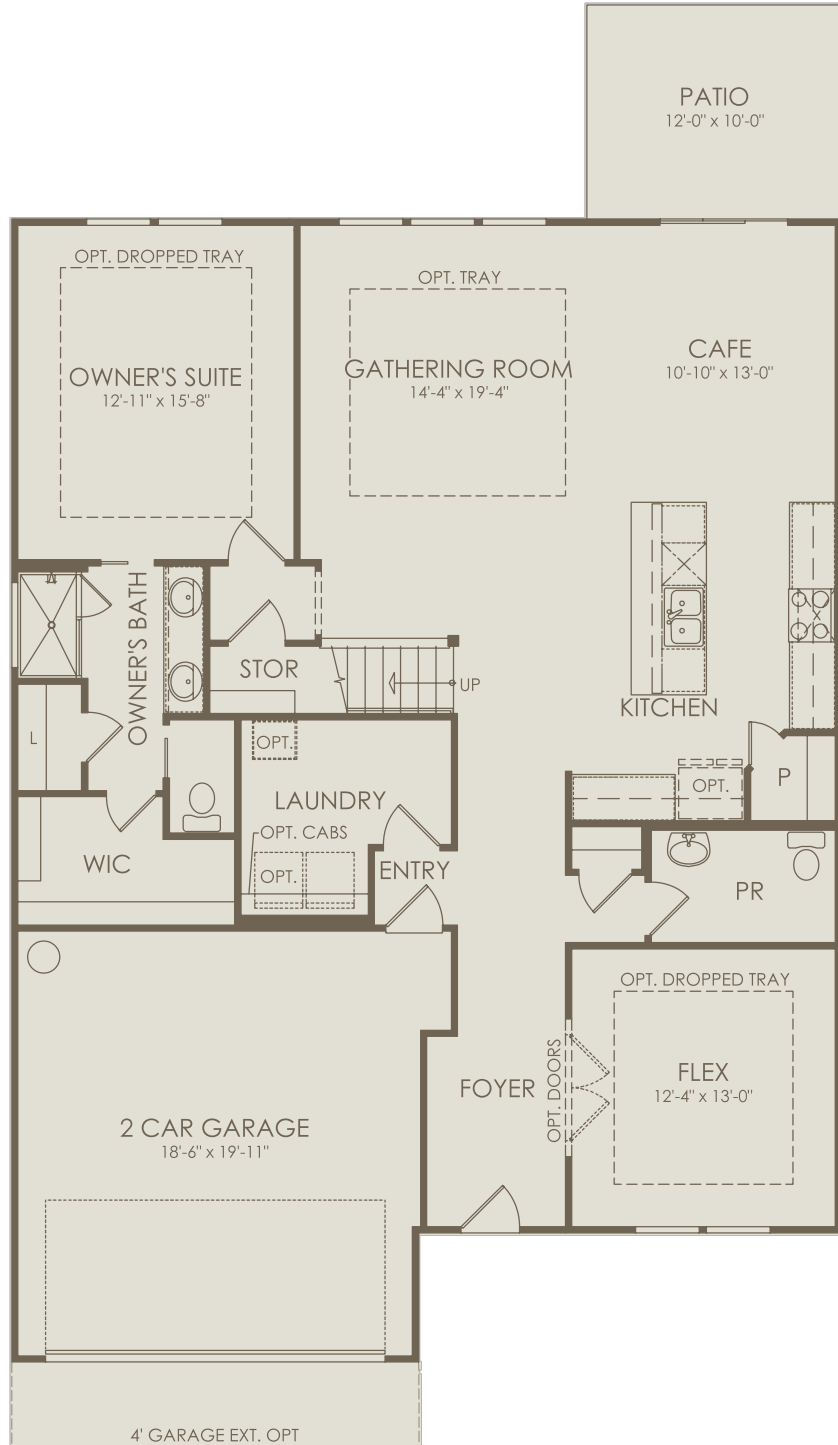

Floor 1

Options not selected include : Shower at Bath 3, Bedroom 5 with Bath 3, Pocket Sliding Glass Door at Gathering Room, Kitchen Layout 4, Owner's Bath 3, Owner's Bath 5, Covered Lanai, Bath 4

For this application, the company does not warrant or assume any legal liability or responsibility for the accuracy, completeness, or usefulness of any information, apparatus, product, or process disclosed. Base floor plan subject to change based on elevation selected.

Floor 2

Options not selected include : Shower at Bath 3, Bedroom 5 with Bath 3, Pocket Sliding Glass Door at Gathering Room, Kitchen Layout 4, Owner's Bath 3, Owner's Bath 5, Covered Lanai, Bath 4

For this application, the company does not warrant or assume any legal liability or responsibility for the accuracy, completeness, or usefulness of any information, apparatus, product, or process disclosed. Base floor plan subject to change based on elevation selected.