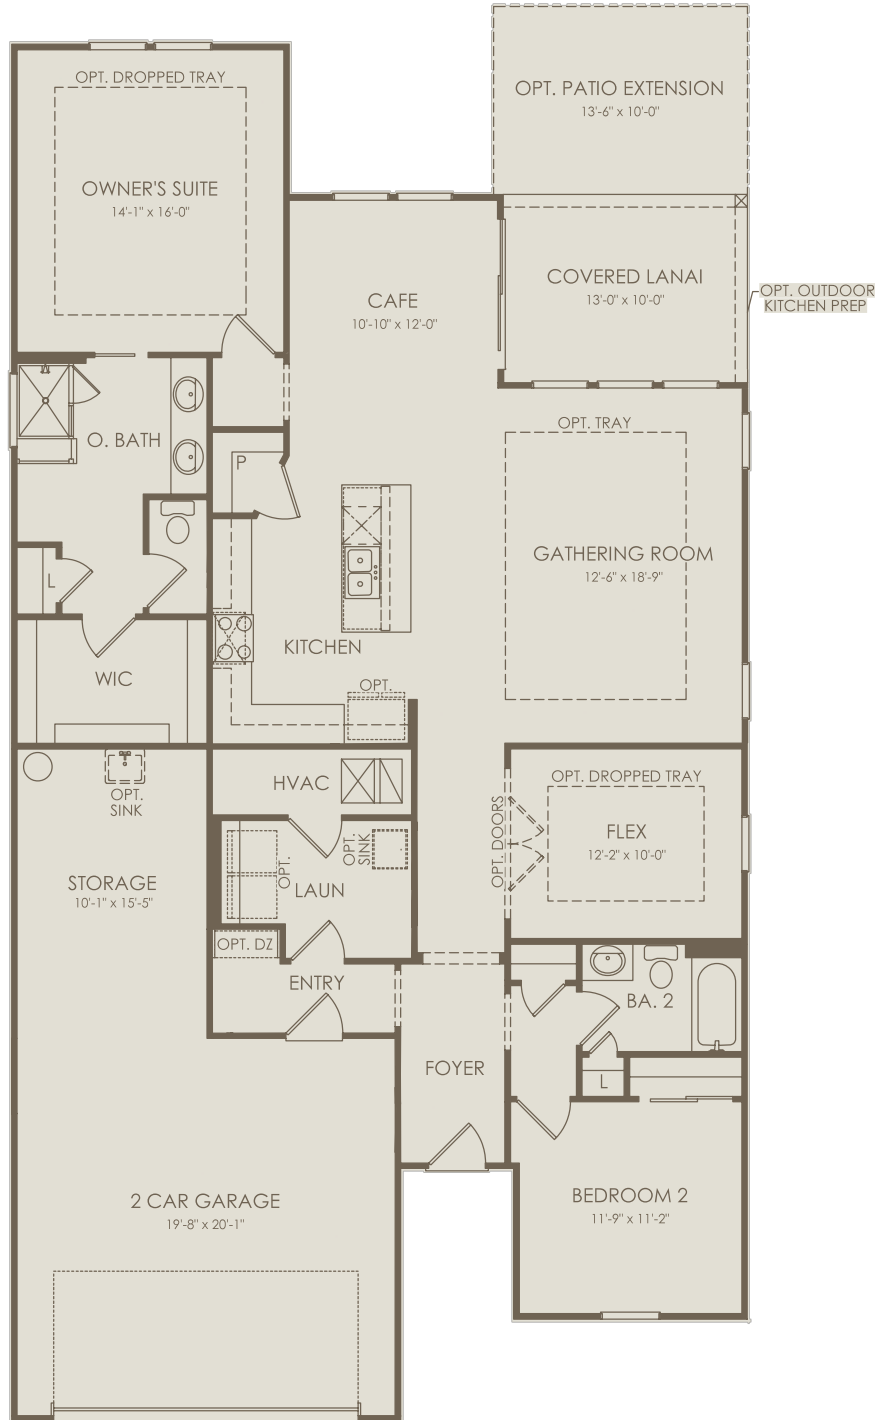

Floor 1

Options not selected include : 4' Garage Extension, Shower at Bath 2, Sliding Door at Cafe, Covered Lanai Extension, Bedroom 3, Extended Gathering Room, Pocket Sliding Door at Gathering Room, Kitchen Layout 4, Laundry Upgrade, Owner's Bath Layout 3, Owner's Bath Layout 4, Bath 4, Bedroom 4, Shower at Bath 4

For this application, the company does not warrant or assume any legal liability or responsibility for the accuracy, completeness, or usefulness of any information, apparatus, product, or process disclosed. Base floor plan subject to change based on elevation selected.