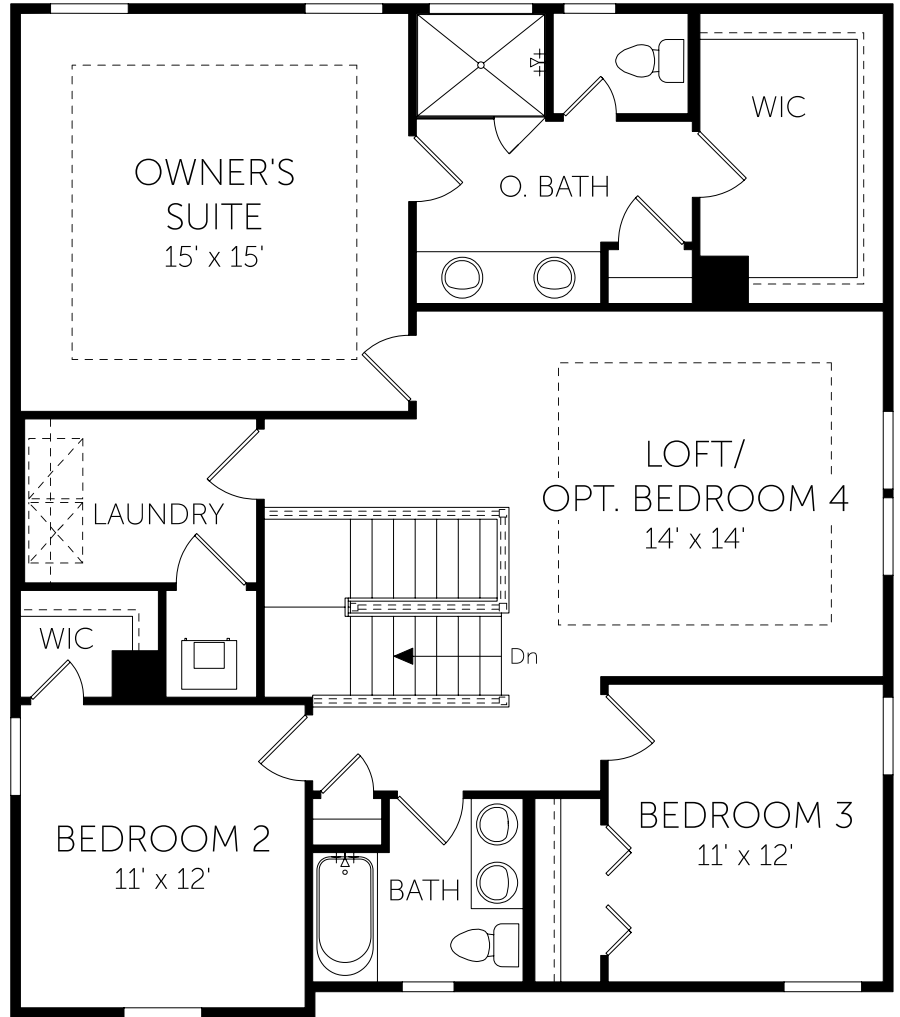

## Driftwood

First Floor

3 Beds

2 Full Baths | 1 Half Bath

2,423 Sq. Ft.

No Options Selected

## Driftwood

Second Floor

3 Beds

2 Full Baths | 1 Half Bath

2,423 Sq. Ft.

No Options Selected