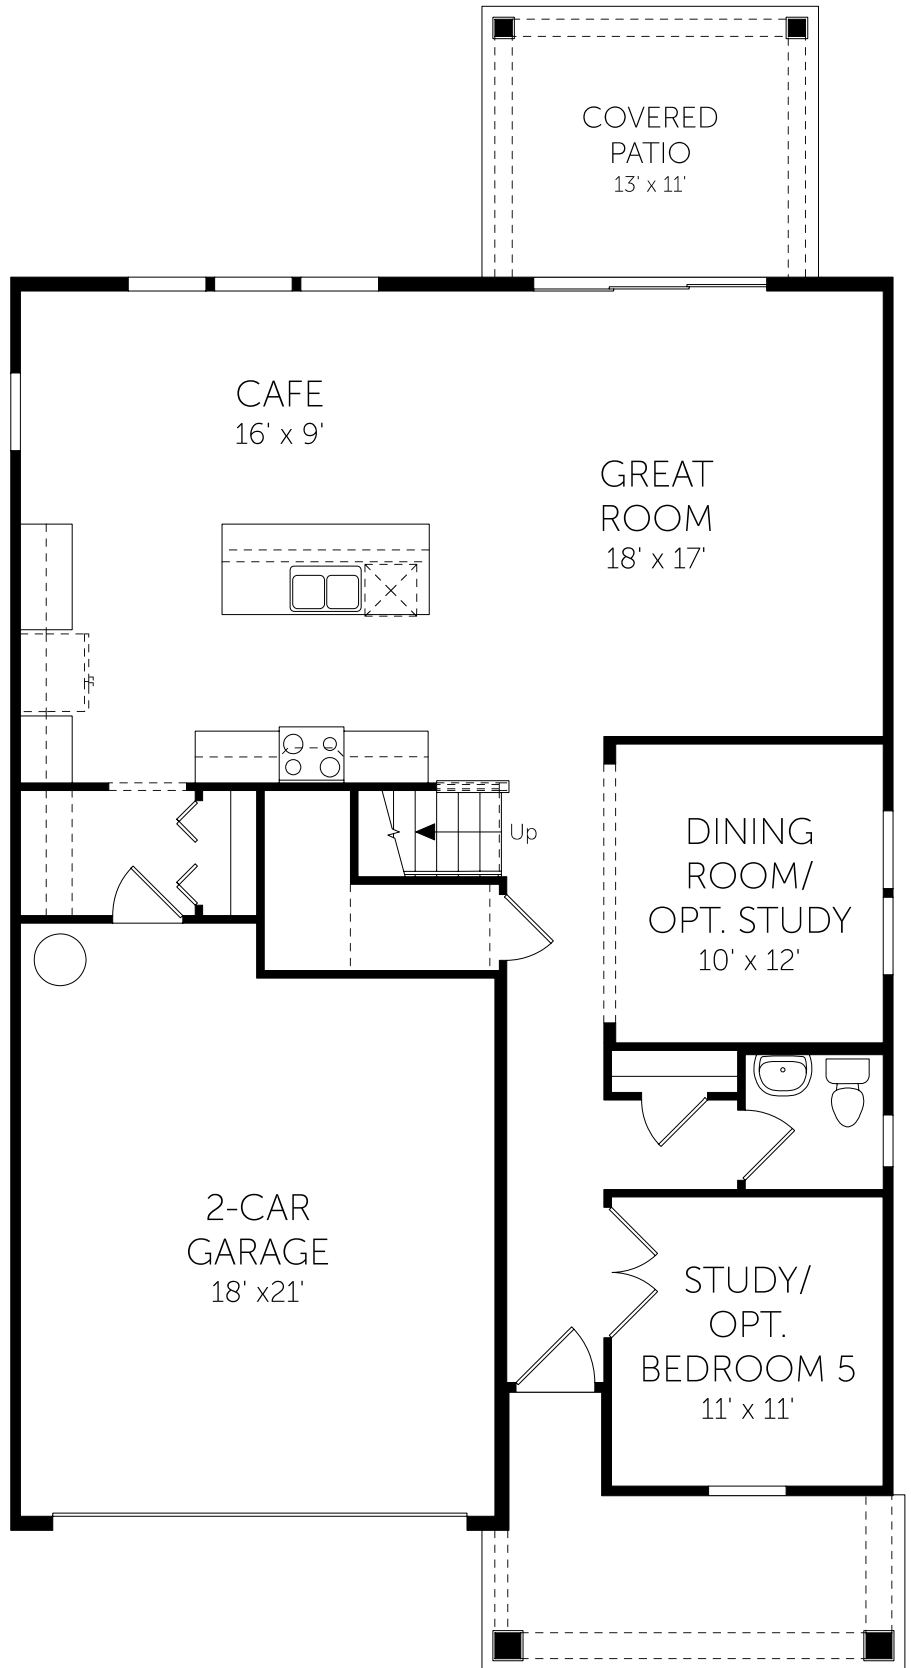

## Driftwood

First Floor

3 Beds

2 Full Baths | 1 Half Bath

2,423 Sq. Ft.

No Options Selected

## Driftwood

Second Floor

3 Beds

2 Full Baths | 1 Half Bath

2,423 Sq. Ft.

No Options Selected