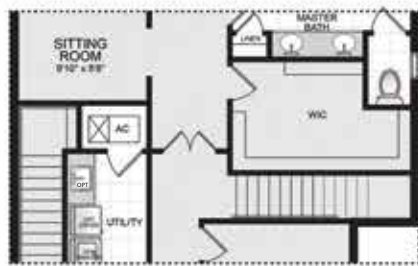

SEA BREEZE I

2741 Total Living Sq. Ft.
3 Bedrooms with loft, 2.5 Bathrooms
Optional third floor • 2 Car Garage

SECOND FLOOR WITH THIRD FLOOR PLAN