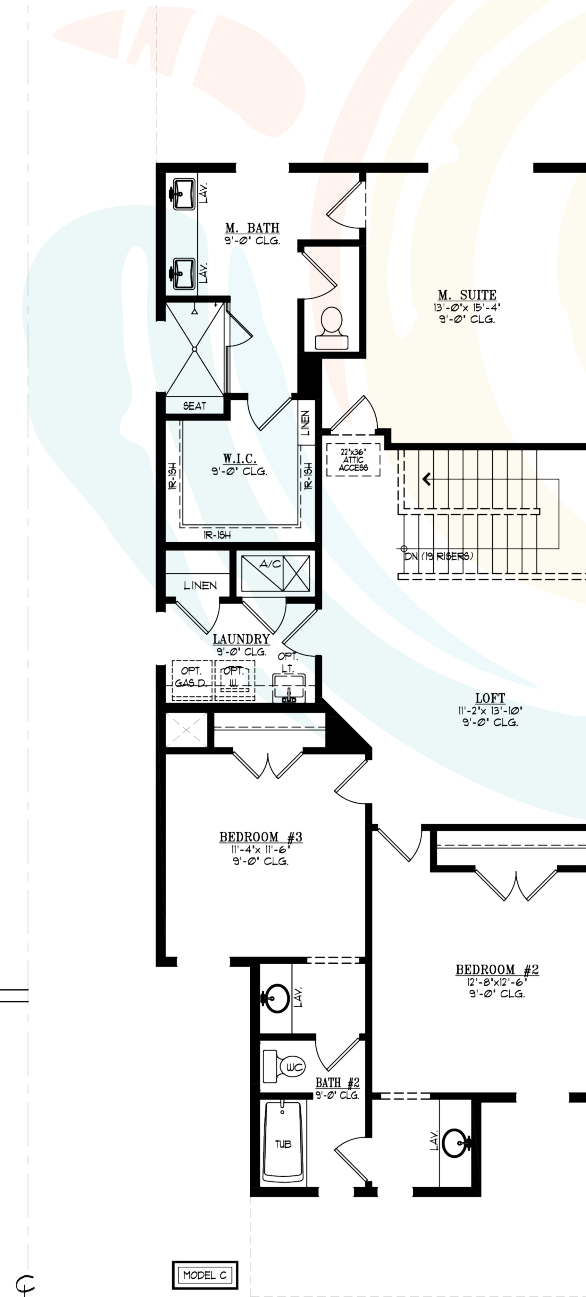

## COMMODORE - 3

3 BEDROOMS • 2.5 BATHS • 2 CAR GARAGE  
2,329 LIVING SQ. FT.

## COMMODORE-3 2,329 LIVING SQ. FT.

FIRST FLOOR PLAN

SECOND FLOOR PLAN

[AmericrestLuxuryHomes.com](http://AmericrestLuxuryHomes.com) • 904-539-9699

In the interest of continuous product improvements and to meet changing market conditions, the builder reserves the right to change or modify square footage, floorplans, elevations, specifications, plans, features, maps, prices and product types without any prior notice or obligation. Some features such as windows may change or vary from plan to plan.