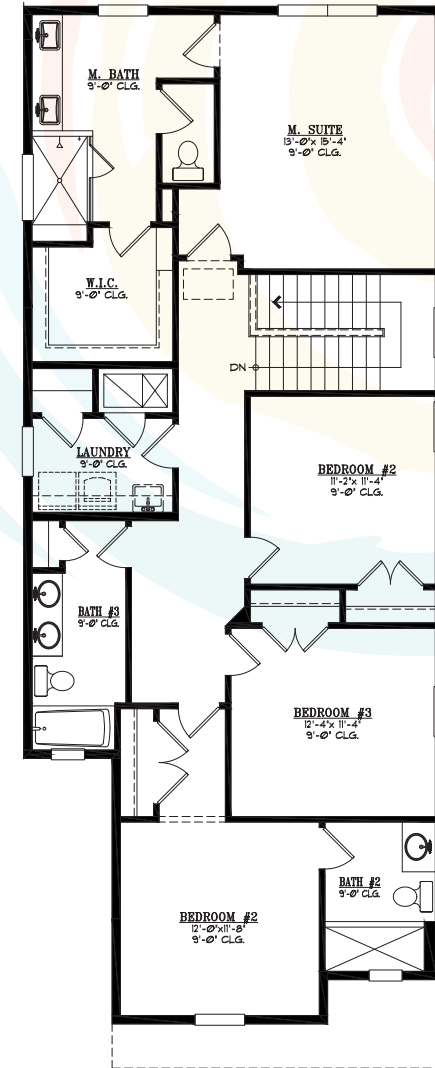

## COMMODORE - 4

4 BEDROOMS • 3.5 BATHS • 2 CAR GARAGE  
2,408 LIVING SQ. FT.

# Atlantica Isles

at Beachwalk

## COMMODORE-4

2,408 LIVING SQ. FT.

FIRST FLOOR PLAN

SECOND FLOOR PLAN

[AmericrestLuxuryHomes.com](http://AmericrestLuxuryHomes.com) • 904-539-9699

In the interest of continuous product improvements and to meet changing market conditions, the builder reserves the right to change or modify square footage, floorplans, elevations, specifications, plans, features, maps, prices and product types without any prior notice or obligation. Some features such as windows may change or vary from plan to plan.