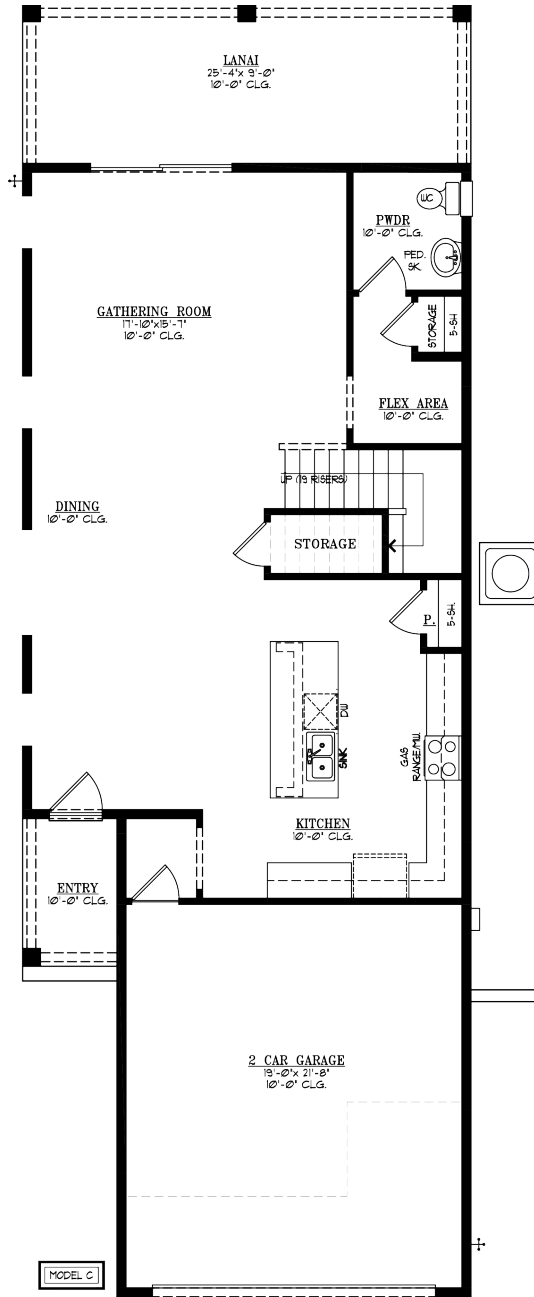

## COMMODORE - 3

3 BEDROOMS • 2.5 BATHS • 2 CAR GARAGE  
2,329 LIVING SQ. FT.

## COMMODORE-3 2,329 LIVING SQ. FT.

FIRST FLOOR PLAN

SECOND FLOOR PLAN

[AmericrestLuxuryHomes.com](http://AmericrestLuxuryHomes.com) • 904-539-9699

In the interest of continuous product improvements and to meet changing market conditions, the builder reserves the right to change or modify square footage, floorplans, elevations, specifications, plans, features, maps, prices and product types without any prior notice or obligation. Some features such as windows may change or vary from plan to plan.