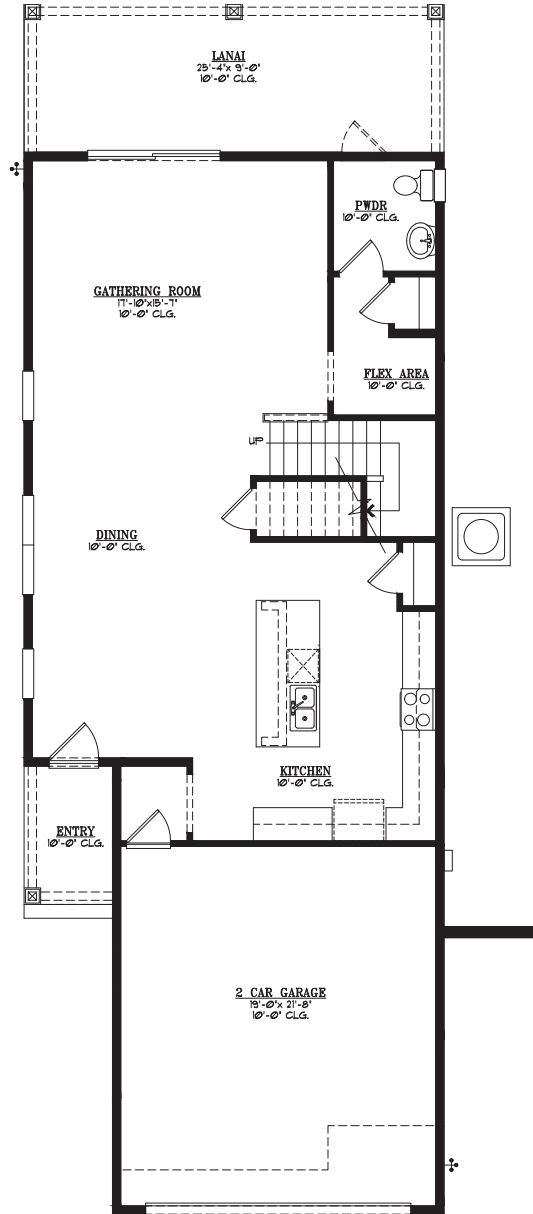

Atlantica Isles

at Beachwalk

COMMODORE-4

2,408 LIVING SQ. FT.

FIRST FLOOR PLAN