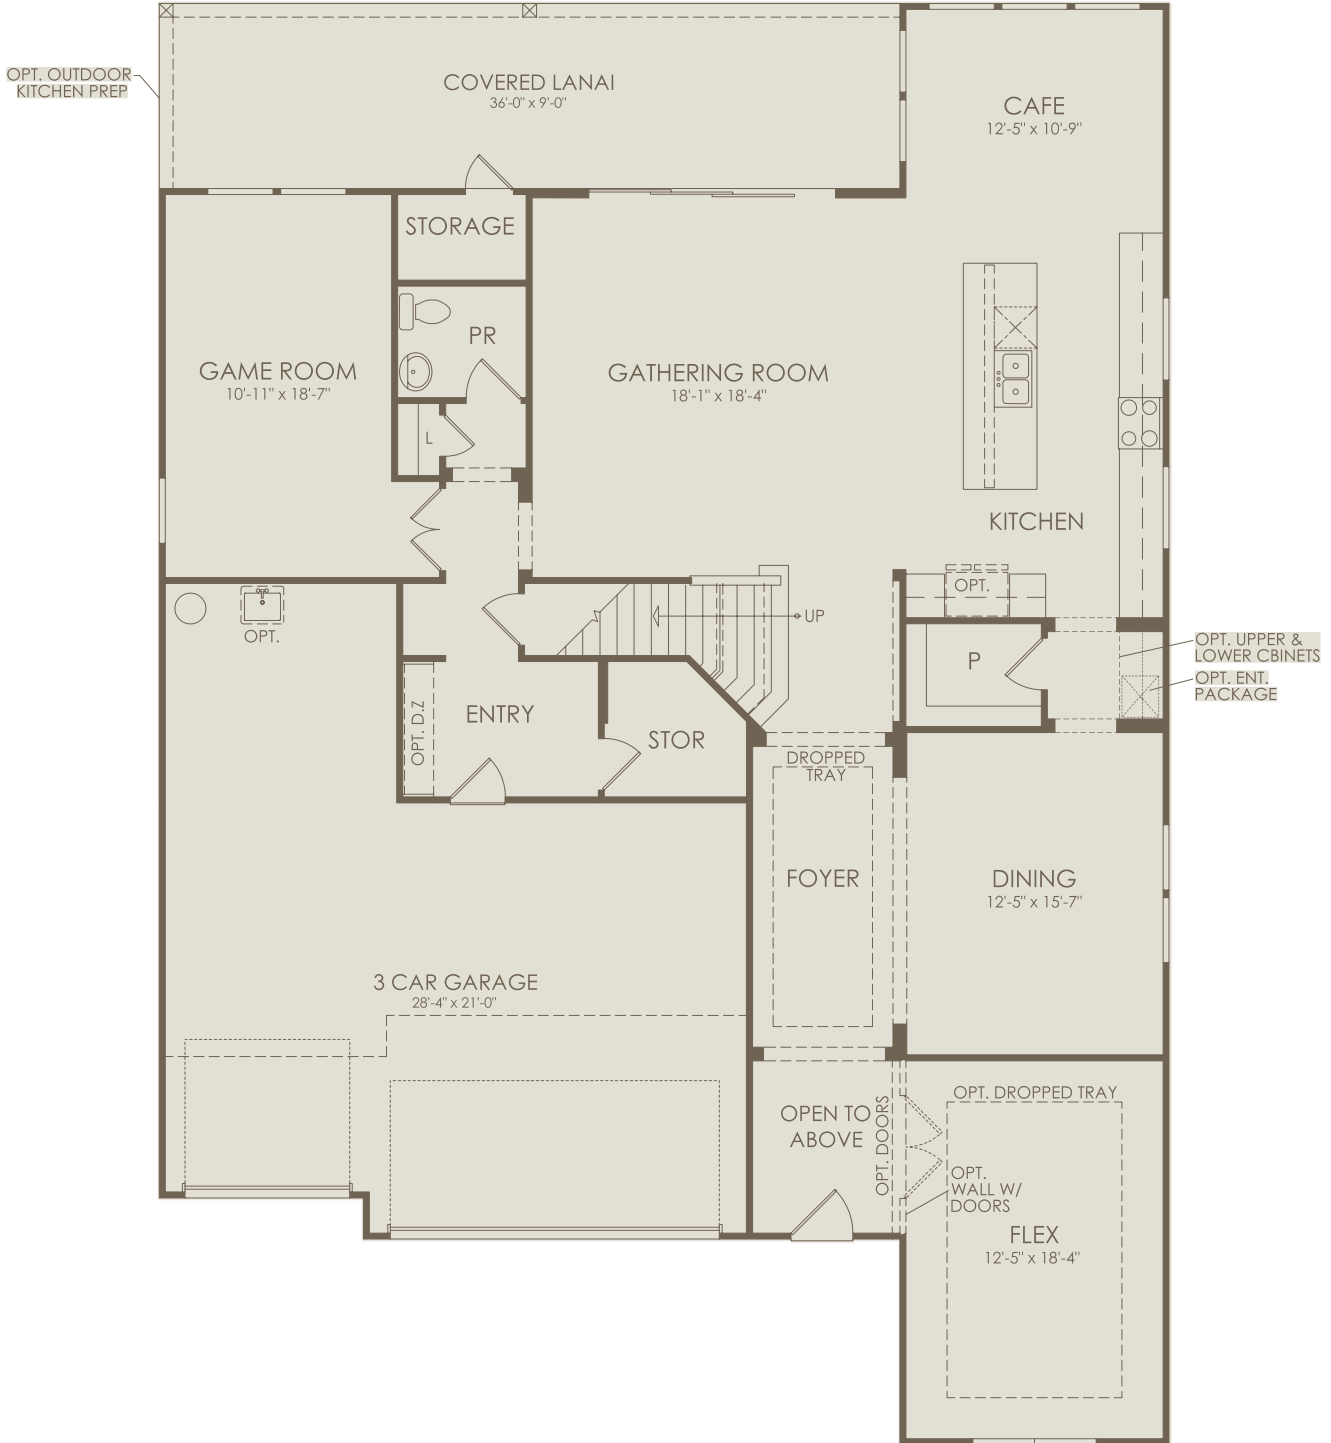

Floor 1

Options not selected include : Shower at Bath 5, Sliding Glass Door at Cafe, Bedroom 5 & Bath 5, Multi-Gen Suite w/ Sitting Area, Pocket Sliding Glass Door at Gathering Room, Kitchen Layout 4, Double Doors at Entry, Wine Cave, Pool Bath, Loft

For this application, the company does not warrant or assume any legal liability or responsibility for the accuracy, completeness, or usefulness of any information, apparatus, product, or process disclosed. Base floor plan subject to change based on elevation selected.

Floor 2

Options not selected include : Shower at Bath 5, Sliding Glass Door at Cafe, Bedroom 5 & Bath 5, Multi-Gen Suite w/ Sitting Area, Pocket Sliding Glass Door at Gathering Room, Kitchen Layout 4, Double Doors at Entry, Wine Cave, Pool Bath, Loft