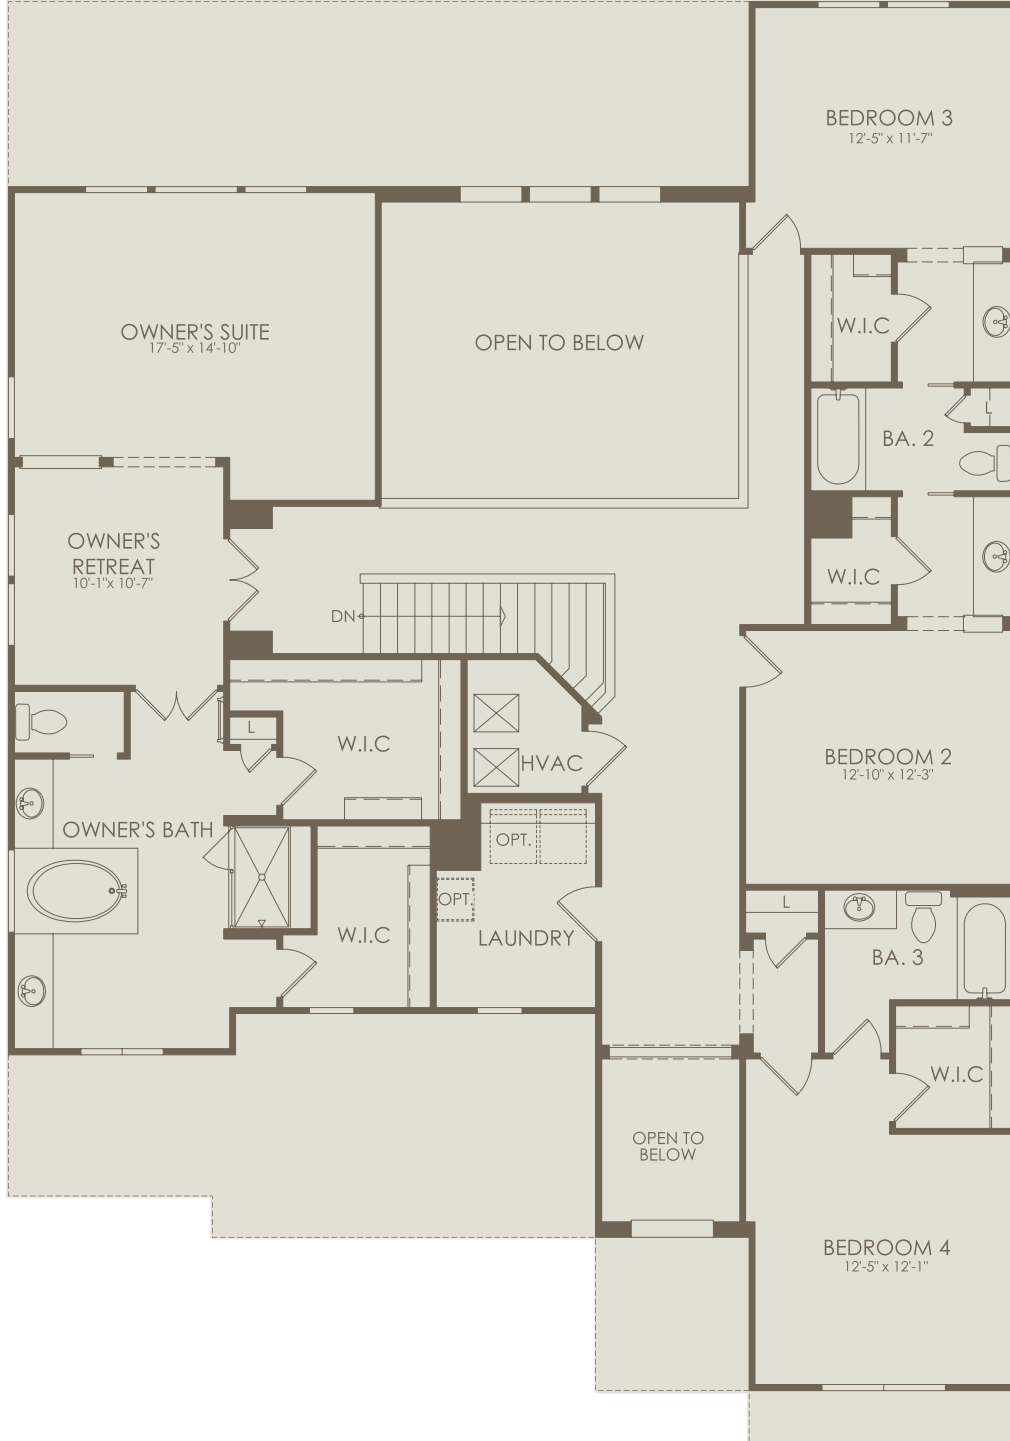

Floor 1

Options not selected include : Shower at Bath 5, Sliding Glass Door at Cafe, Bedroom 5 & Bath 5, Multi-Gen Suite w/ Sitting Area, Pocket Sliding Glass Door at Gathering Room, Kitchen Layout 4, Double Doors at Entry, Wine Cave, Pool Bath, Loft

For this application, the company does not warrant or assume any legal liability or responsibility for the accuracy, completeness, or usefulness of any information, apparatus, product, or process disclosed. Base floor plan subject to change based on elevation selected.

Floor 2

Options not selected include : Shower at Bath 5, Sliding Glass Door at Cafe, Bedroom 5 & Bath 5, Multi-Gen Suite w/ Sitting Area, Pocket Sliding Glass Door at Gathering Room, Kitchen Layout 4, Double Doors at Entry, Wine Cave, Pool Bath, Loft